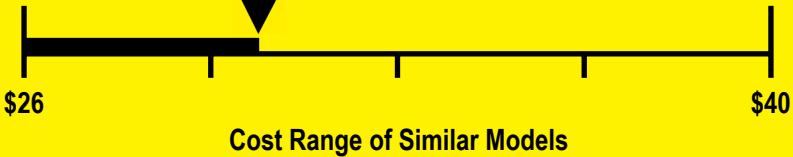

U.S. Government

Federal law prohibits removal of this label before consumer purchase.

ENERGYGUIDE

Dishwasher
Capacity: Standard

Felix Storch, Inc.
Model DW2435SSADA

Estimated Yearly Energy Cost (when used with an electric water heater)

\$30

234 kWh

Estimated Yearly Electricity Use

\$21

Estimated Yearly Operating Cost
(when used with a natural gas water heater)

Your cost will depend on your utility rates and use.

- Cost range based only on standard capacity models.
- Estimated energy cost based on four wash loads a week and a national average electricity cost of 13 cents per kWh and natural gas cost of \$1.05 per therm.
- For more information, visit www.ftc.gov/energy.