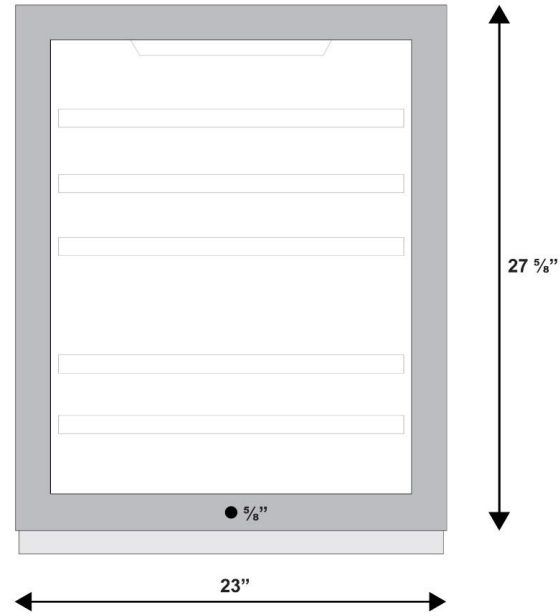

Panel Installation Instructions

Models: ALBV2466PNR | SCR2466BPNR

Your product is designed to accept custom overlay panels on the door frame.

Parts Included in PNR Kit:

- (1) Replacement top hinge
- (1) Replacement bottom hinge
- (2) Plastic bushing for panel
- (2) Washers

Panel/Frame Dimensions:

Exterior: 27 $\frac{5}{8}$ " H x 23" W

Overlay panel thickness: $\frac{3}{4}$ " thick

Lock diameter (select models): $\frac{5}{8}$ "

Remove the door from the unit

1. Remove the door from its chassis by unscrewing the top and bottom hinges from the cabinet and door. Save all of the screws for Step 10.

Attach the handle & panel

2. Attach your door handle to the panel using countersunk screws (not included).
3. Pull out the rubber gasket located around the inner door frame to access the eight screw holes from the inside of the door.
4. Place your custom panel over the door pane.
5. Hold the panel in place from the front, then use an appropriate screw to secure it to the door frame from the inside of the door.
6. Reinstall the gasket to its original position.