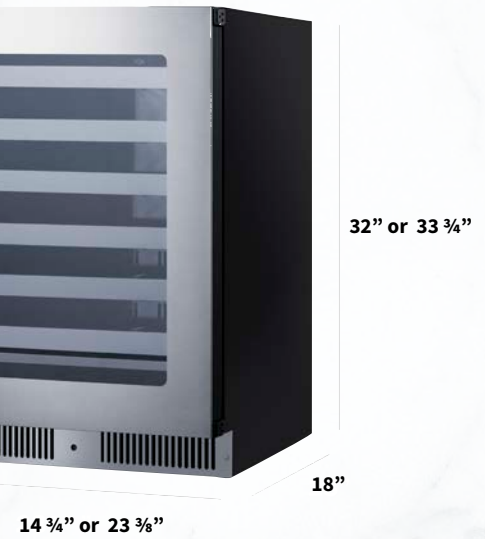

Mix & match to create a multi-unit set that best suits your needs

Shallow Depth™ Refrigeration

Matching refrigerators, drawers, wine cellars,
& beverage centers at just 18" deep

Widths: 15" 24"

Height: ADA Standard