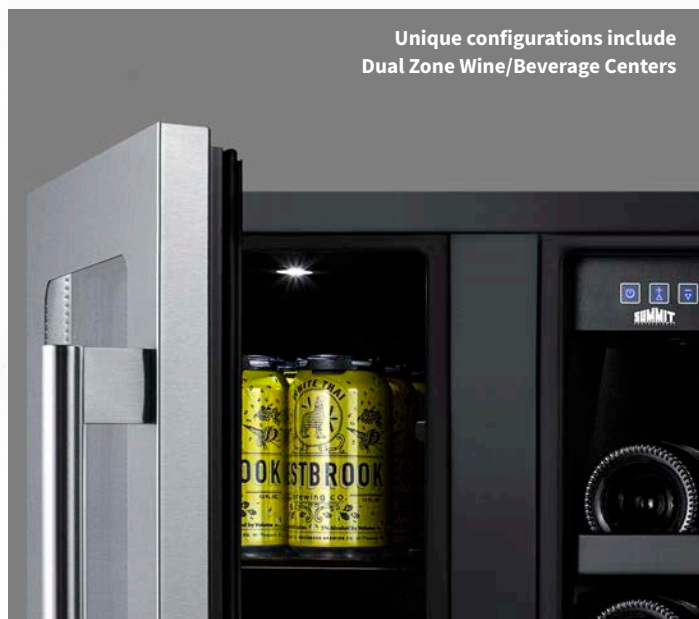

ADA Height

6" to 36" wide undercounter refrigerators, freezers, drawers, wine and beverage sets, icemakers, and kegerators sized at 32" high

Widths: 6" 15" 18" 21" 24" 27" 30" 36"

Height: ADA

Finishes: Glass Panel-Ready Stainless Steel

Options: Beverage Center Wine Drawer Outdoor Freezer Only Icemaker