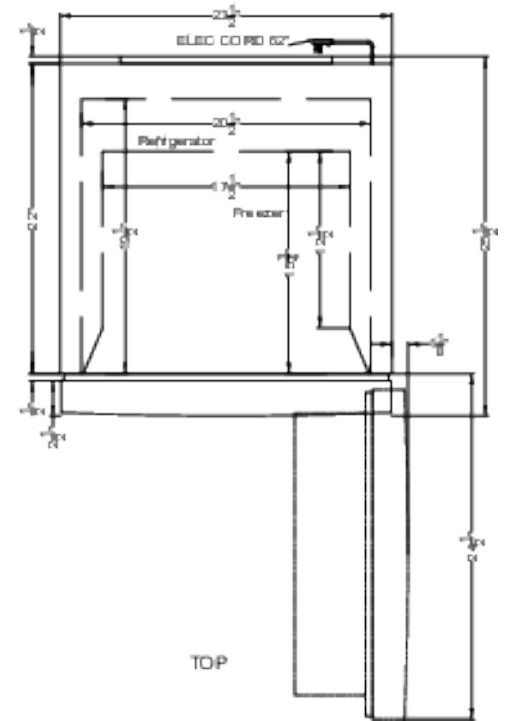

FF1142PLIMLHD Specifications:

Overview	
Nominal Height	67.0" (170 cm)
Height of Cabinet	66.75" (170 cm)
Nominal Width	24.0" (61 cm)
Width	23.5" (60 cm)
Width with Door Open	50.0" (127 cm)
Nominal Depth	26.0" (66 cm)
Depth	25.5" (65 cm)
Depth with door at 90°	50.0" (127 cm)
Capacity	11.6 cu.ft. (328 L)
Defrost Type	Frost-Free
Door	Stainless Look
Cabinet	Gray
US Electrical Safety	ETL
Canadian Electrical Safety	ETL-C
Energy Usage/Year	392.0kWh/year
Amps	2.5
Plug Type	NEMA 5-15P
Voltage/Frequency	115 V AC/60 Hz
Weight	121.0 lbs. (55 kg)
Parts & Labor Warranty	1 Year
Compressor Warranty	5 Years
UPC	761101161129
Refrigerator-Freezer	
Door Swing	LHD
Reversible	No
Adjustable Shelves	Yes
Crisper Qty	1
Crisper Finish	Transparent
Crisper Cover	Plastic
Interior Light	Yes
Refrigerator - Interior Height	40.63" (103 cm)
Refrigerator - Interior Width	20.5" (52 cm)
Refrigerator - Interior Depth	19.5" (50 cm)
Refrigerator - Shelf Type	Glass
Refrigerator - Shelf Qty	3

Refrigerator - Full Door Shelves	3
Freezer - Interior Height	16.75" (43 cm)
Freezer - Interior Width	17.5" (44 cm)
Freezer - Interior Depth	15.75" (40 cm)
Freezer - Shelf Type	Glass
Freezer - Full Door Shelves	2
Thermostat Type	Dial
Refrigerant Type	R600a
Refrigerant Amount	1.2 oz.
High Side PSI	250.0
Low Side PSI	88.0
Level Legs	2
Interior Height - Drawer 1	9.5" (24 cm)
Interior Width - Drawer 1	20.5" (52 cm)
Interior Depth - Drawer 1	16.0" (41 cm)
Compressor Step Height	9.5" (24 cm)
Compressor Step Width	20.5" (52 cm)
Compressor Step Depth	6.0" (15 cm)
Sound Level	32.6 dB