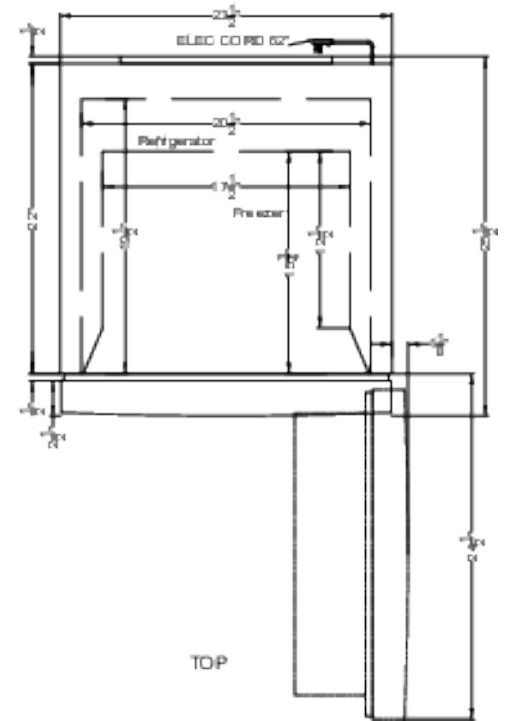

FF1142PLIM Specifications:

Overview	
Nominal Height	67.0" (170 cm)
Height of Cabinet	66.75" (170 cm)
Nominal Width	24.0" (61 cm)
Width	23.5" (60 cm)
Width with Door Open	50.0" (127 cm)
Nominal Depth	26.0" (66 cm)
Depth	25.5" (65 cm)
Depth with door at 90°	50.0" (127 cm)
Capacity	11.6 cu.ft. (328 L)
Defrost Type	Frost-Free
Door	Stainless Look
Cabinet	Gray
US Electrical Safety	ETL
Canadian Electrical Safety	ETL-C
Energy Usage/Year	392.0kWh/year
Amps	2.5
Plug Type	NEMA 5-15P
Voltage/Frequency	115 V AC/60 Hz
Weight	121.0 lbs. (55 kg)
Parts & Labor Warranty	1 Year
Compressor Warranty	5 Years
UPC	761101161112
Refrigerator-Freezer	
Door Swing	RHD
Reversible	Yes
Adjustable Shelves	Yes
Crisper Qty	1
Crisper Finish	Transparent
Crisper Cover	Plastic
Interior Light	Yes
Refrigerator - Interior Height	40.63" (103 cm)
Refrigerator - Interior Width	20.5" (52 cm)
Refrigerator - Interior Depth	19.5" (50 cm)
Refrigerator - Shelf Type	Glass
Refrigerator - Shelf Qty	3

Refrigerator - Full Door Shelves	3
Freezer - Interior Height	16.75" (43 cm)
Freezer - Interior Width	17.5" (44 cm)
Freezer - Interior Depth	15.75" (40 cm)
Freezer - Shelf Type	Glass
Freezer - Full Door Shelves	2
Thermostat Type	Dial
Refrigerant Type	R600a
Refrigerant Amount	1.2 oz.
High Side PSI	250.0
Low Side PSI	88.0
Level Legs	2
Interior Height - Drawer 1	9.5" (24 cm)
Interior Width - Drawer 1	20.5" (52 cm)
Interior Depth - Drawer 1	16.0" (41 cm)
Compressor Step Height	9.5" (24 cm)
Compressor Step Width	20.5" (52 cm)
Compressor Step Depth	6.0" (15 cm)
Sound Level	32.6 dB