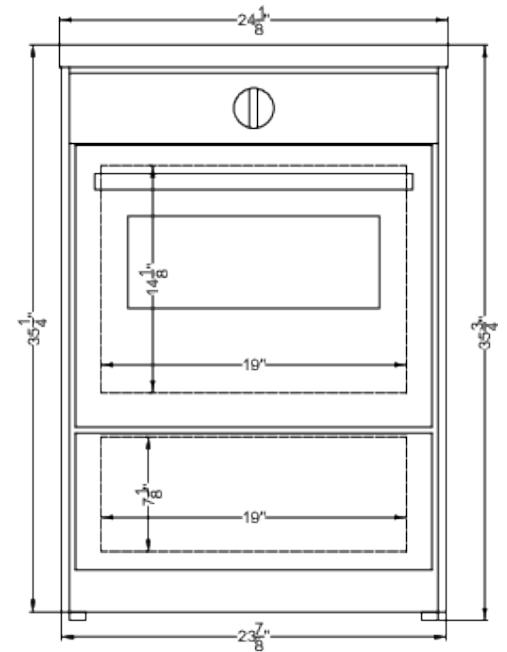

WEM665W Specifications:

Overview	
Nominal Height	36.0" (91 cm)
Height of Cabinet	35.75" (91 cm)
Nominal Width	24.0" (61 cm)
Width	24.13" (61 cm)
Nominal Depth	24.0" (61 cm)
Depth	24.0" (61 cm)
Door	White
Cabinet	White
US Electrical Safety	ETL
Amps	40.0
Voltage/Frequency	220 V AC/60 Hz
Weight	150.0 lbs. (68 kg)
Parts & Labor Warranty	1 Year
UPC	761101145969
Electric Range	
Oven Capacity	2.92 cu.ft. (83 L)
Cooktop Surface	Glass
Element Type	Induction
Number of Elements	4
Element #1 Size	8.25" (21 cm)
Element #1 Wattage	2000.0
Element #2 Size	6.25" (16 cm)
Element #2 Wattage	1500.0
Element #3 Size	8.25" (21 cm)
Element #3 Wattage	2000.0
Element #4 Size	6.25" (16 cm)
Element #4 Wattage	1500.0
Burner Controls	Digital
Oven Controls	Dial
Oven Light	Yes
Cleaning Type	Manual
Oven Rack Qty	2
Oven Window	Yes
Oven Interior Height	14.0" (36 cm)
Oven Interior Width	19.0" (48 cm)
Oven Interior Depth	19.0" (48 cm)
Individual Indicator Lights	Yes
Storage Compartment	Yes

Broiler Location

Inside Oven

Top View

Front View