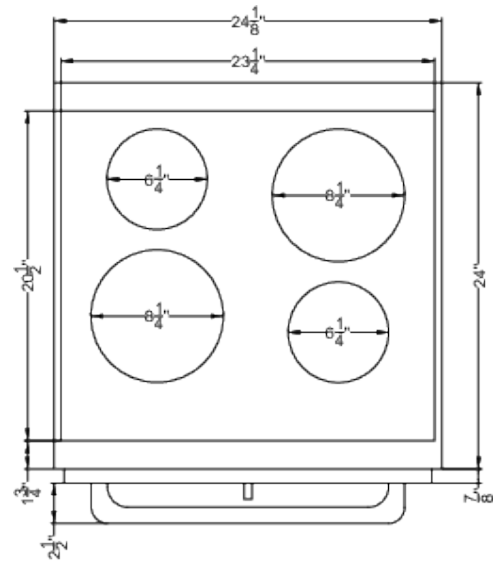

TEM665CW Specifications:

Overview	
Height of Cabinet	35.75" (91 cm)
Width	24.13" (61 cm)
Depth	24.0" (61 cm)
Door	Black
Cabinet	Black
US Electrical Safety	ETL
Amps	40.0
Voltage/Frequency	220 V AC/60 Hz
Weight	150.0 lbs. (68 kg)
Parts & Labor Warranty	1 Year
UPC	761101145976
Electric Range	
Oven Capacity	2.92 cu.ft. (83 L)
Cooktop Surface	Glass
Element Type	Induction
Number of Elements	4
Element #1 Size	8.25" (21 cm)
Element #1 Wattage	2000.0
Element #2 Size	6.25" (16 cm)
Element #2 Wattage	1500.0
Element #3 Size	8.25" (21 cm)
Element #3 Wattage	2000.0
Element #4 Size	6.325.0" (16066 cm)
Element #4 Wattage	1500.0
Burner Controls	Digital
Oven Controls	Dial
Oven Light	Yes
Cleaning Type	Manual
Oven Rack Qty	2
Oven Window	Yes
Oven Interior Height	14.0" (36 cm)
Oven Interior Width	19.0" (48 cm)
Oven Interior Depth	19.0" (48 cm)
Individual Indicator Lights	Yes
Storage Compartment	Yes
Broiler Location	Inside Oven