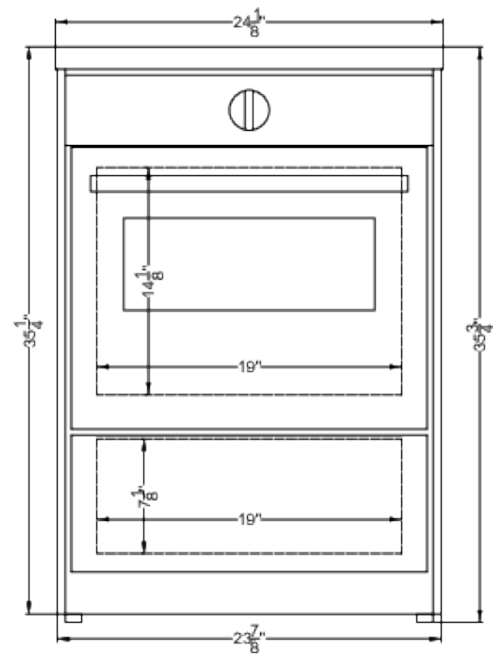

TEM665CW Specifications:

Overview	
Height of Cabinet	35.75" (91 cm)
Width	24.13" (61 cm)
Depth	24.0" (61 cm)
Door	Black
Cabinet	Black
US Electrical Safety	ETL
Amps	40.0
Voltage/Frequency	220 V AC/60 Hz
Weight	150.0 lbs. (68 kg)
Parts & Labor Warranty	1 Year
UPC	761101145976
Electric Range	
Oven Capacity	2.92 cu.ft. (83 L)
Cooktop Surface	Glass
Element Type	Induction
Number of Elements	4
Element #1 Size	8.25" (21 cm)
Element #1 Wattage	2000.0
Element #2 Size	6.25" (16 cm)
Element #2 Wattage	1500.0
Element #3 Size	8.25" (21 cm)
Element #3 Wattage	2000.0
Element #4 Size	6.325.0" (16066 cm)
Element #4 Wattage	1500.0
Burner Controls	Digital
Oven Controls	Dial
Oven Light	Yes
Cleaning Type	Manual
Oven Rack Qty	2
Oven Window	Yes
Oven Interior Height	14.0" (36 cm)
Oven Interior Width	19.0" (48 cm)
Oven Interior Depth	19.0" (48 cm)
Individual Indicator Lights	Yes
Storage Compartment	Yes
Broiler Location	Inside Oven

Front View