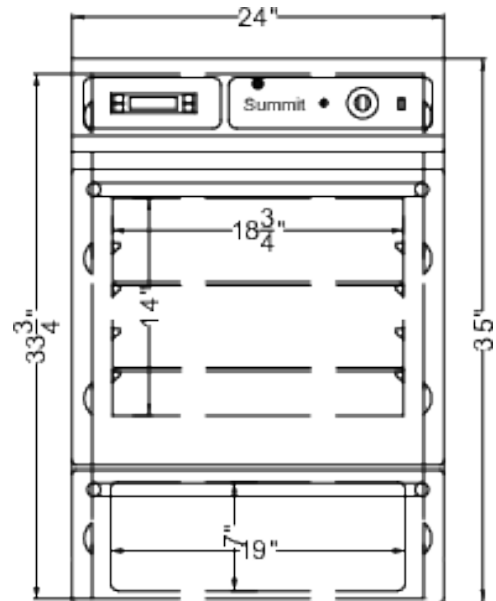

### Highlights:

115V operation with a pre-installed 3-prong cord included

Made in the USA

34 1/8" H x 22 3/8" W x 23" D cutout dimensions fit many pre-existing kitchen spaces

### Product Features:

24" Wide 115V Wall Oven	Electric wall oven sized for 34 1/8" H x 22 3/8" W cutouts with a power cord and plug included
Made in the USA	Designed and constructed domestically
110-120V Operation	Designed for installation in kitchens with a 115V/60Hz/20 amp connection
Power cord included	Ships with a pre-installed cord and standard NEMA 5-15 3-prong plug for easy installation (20 amp circuit required)
Classic fit	Sized to fit 34 1/8" H x 22 3/8" W cabinet cutouts, a popular replacement size rarely offered by other manufacturers
Large capacity	2.92 cu.ft. interior allows you to prepare large meals
White exterior finish	Classic design to suit any kitchen
Storage compartment	Bottom drop-down compartment is ideal for storing cookware, helping to free up space in your small kitchen
Oven window and interior lighting	Door includes a window and exterior on/off rocker light switch, making it easier to monitor your cooking without opening the door

## WEM715KW Specifications:

Overview	
Height of Cabinet	35.0" (89 cm)
Width	24.0" (61 cm)
Depth	24.5" (62 cm)
Depth with Handle	25.75" (65 cm)
Depth with door at 90°	42.13" (107 cm)
Capacity	2.92 cu.ft. (83 L)
Door	White
US Electrical Safety	CSA
Amps	14.6
Voltage/Frequency	115 V AC/60 Hz
Weight	135.0 lbs. (61 kg)
Shipping Weight	137.5 lbs. (62 kg)
Parts & Labor Warranty	1 Year
UPC	761101103693
Electric Walloven	
Controls	Dial
Oven Light	Yes
Cooking Timer	Yes
Digital Clock	Yes
Cleaning Type	Manual
Oven Rack Qty	2
Oven Window	Yes
Interior Height	14.0" (36 cm)
Interior Width	18.75" (48 cm)
Interior Depth	18.5" (47 cm)
Cutout Height	34.18" (87 cm)
Cutout Width	22.38" (57 cm)
Cutout Depth	23.0" (58 cm)
Power Source	115V (cord included)

TOP VIEW

FRONT VIEW