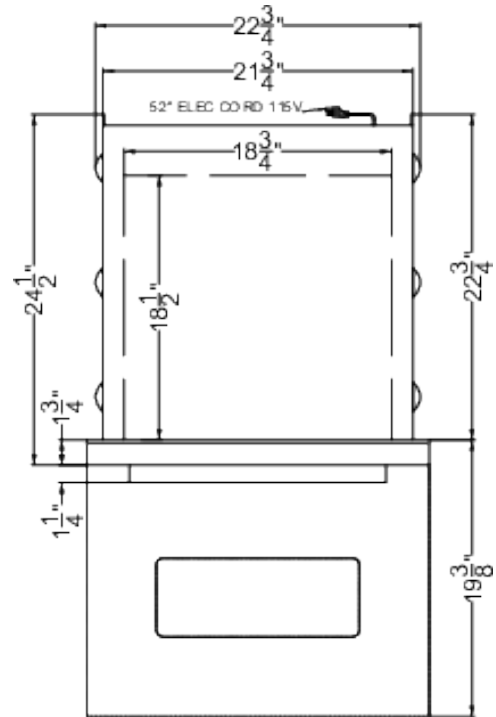

### Highlights:

115V operation with a pre-installed 3-prong cord included

Made in the USA

34 1/8" H x 22 3/8" W x 23" D cutout dimensions fit many pre-existing kitchen spaces

### Product Features:

24" Wide 115V Wall Oven	Electric wall oven sized for 34 1/8" H x 22 3/8" W cutouts with a power cord and plug included
Made in the USA	Designed and constructed domestically
110-120V Operation	Designed for installation in kitchens with a 115V/60Hz/20 amp connection
Power cord included	Ships with a pre-installed cord and standard NEMA 5-15 3-prong plug for easy installation (20 amp circuit required)
Classic fit	Sized to fit 34 1/8" H x 22 3/8" W cabinet cutouts, a popular replacement size rarely offered by other manufacturers
Large capacity	2.92 cu.ft. interior allows you to prepare large meals
White exterior finish	Classic design to suit any kitchen
Storage compartment	Bottom drop-down compartment is ideal for storing cookware, helping to free up space in your small kitchen
Oven window and interior lighting	Door includes a window and exterior on/off rocker light switch, making it easier to monitor your cooking without opening the door

## WEM715KW Specifications:

Overview	
Height of Cabinet	35.0" (89 cm)
Width	24.0" (61 cm)
Depth	24.5" (62 cm)
Depth with Handle	25.75" (65 cm)
Depth with door at 90°	42.13" (107 cm)
Capacity	2.92 cu.ft. (83 L)
Door	White
US Electrical Safety	CSA
Amps	14.6
Voltage/Frequency	115 V AC/60 Hz
Weight	135.0 lbs. (61 kg)
Shipping Weight	137.5 lbs. (62 kg)
Parts & Labor Warranty	1 Year
UPC	761101103693
Electric Walloven	
Controls	Dial
Oven Light	Yes
Cooking Timer	Yes
Digital Clock	Yes
Cleaning Type	Manual
Oven Rack Qty	2
Oven Window	Yes
Interior Height	14.0" (36 cm)
Interior Width	18.75" (48 cm)
Interior Depth	18.5" (47 cm)
Cutout Height	34.18" (87 cm)
Cutout Width	22.38" (57 cm)
Cutout Depth	23.0" (58 cm)
Power Source	115V (cord included)