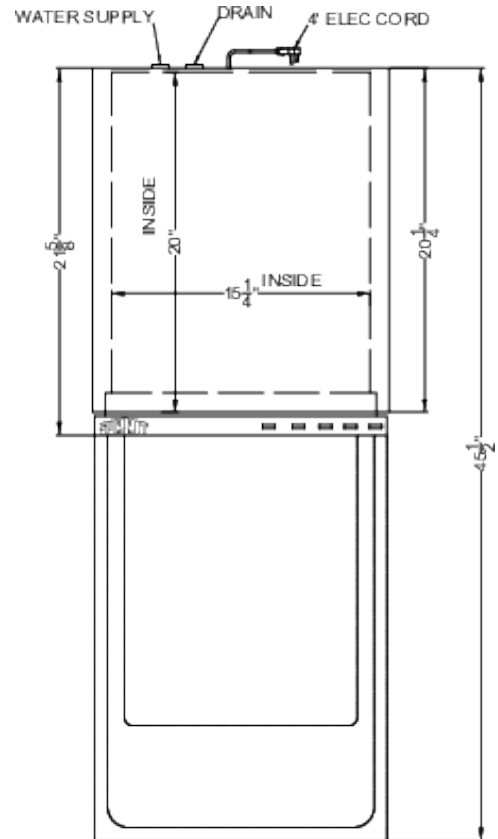

18" wide for an easy fit in space-challenged kitchens

Designed with a 32 1/4" height to fit under lower ADA compliant counters

Product Features:

18" Wide Dishwasher	Slim fit with full dishwashing capability for a great addition to any small kitchen
ADA compliant	32.25" high to fit under lower counters following ADA guidelines
Ultra quiet performance	Advanced sound absorbing construction operates at 47 dB
Touch controls	Intuitive button controls with a digital display to ensure you select the proper cycle
Top control panel	Touch controls are located on the top of the door, providing a cleaner look to better integrate into your kitchen
Panel-ready door	Unfinished door is designed to accept your own panel and handle, creating a seamless look to blend into your kitchen cabinetry
Stainless steel interior	Durable interior ensures long-lasting use
Slide-out nylon coated wire racks	Two easy-gliding racks for easy loading and long-lasting durability
Adjustable top rack	The upper rack can be repositioned to help accommodate taller items

DW186NTADA Specifications:

Overview	
Height of Cabinet	32.25" (82 cm)
Width	17.5" (44 cm)
Depth	22.5" (57 cm)
Depth with Handle	24.25" (62 cm)
Depth with door at 90°	45.5" (116 cm)
Dishwasher	Standard
Door	Panel-Ready
Cabinet	Stainless Look
US Electrical Safety	UL
Canadian Electrical Safety	ULC
Energy Usage/Year	250.0kWh/year
Amps	12.0
Voltage/Frequency	115 V AC/60 Hz
Weight	95.0 lbs. (43 kg)
Shipping Weight	96.0 lbs. (44 kg)
Parts & Labor Warranty	1 Year
UPC	761101089386
Dishwasher	
Number of Cycles	8
Number of Racks	2
Rack Material	Wire
Silverware Basket	Yes
Delayed Start	Yes
China Setting	Yes
Interior Finish	Stainless Steel
Interior Height	24.75" (63 cm)
Interior Width	15.25" (39 cm)
Interior Depth	20.0" (51 cm)
Decibel Rating	47.0 dBA
Number of Options	8
Leveling Legs	Yes
Place Settings	8