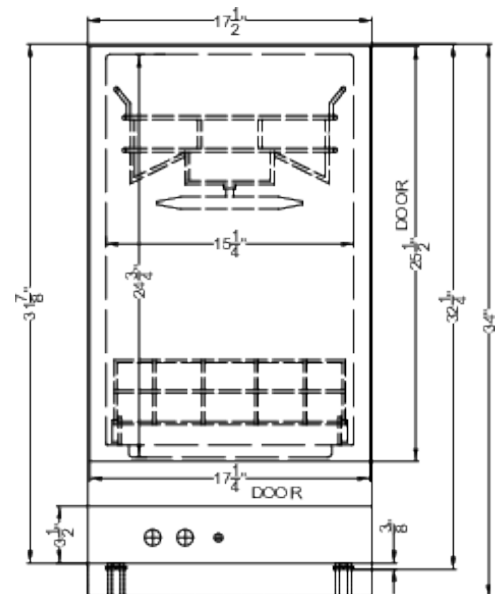

DW186NTADA Specifications:

Overview	
Height of Cabinet	32.25" (82 cm)
Width	17.5" (44 cm)
Depth	22.5" (57 cm)
Depth with Handle	24.25" (62 cm)
Depth with door at 90°	45.5" (116 cm)
Dishwasher	Standard
Door	Panel-Ready
Cabinet	Stainless Look
US Electrical Safety	UL
Canadian Electrical Safety	ULC
Energy Usage/Year	250.0kWh/year
Amps	12.0
Voltage/Frequency	115 V AC/60 Hz
Weight	95.0 lbs. (43 kg)
Shipping Weight	96.0 lbs. (44 kg)
Parts & Labor Warranty	1 Year
UPC	761101089386
Dishwasher	
Number of Cycles	8
Number of Racks	2
Rack Material	Wire
Silverware Basket	Yes
Delayed Start	Yes
China Setting	Yes
Interior Finish	Stainless Steel
Interior Height	24.75" (63 cm)
Interior Width	15.25" (39 cm)
Interior Depth	20.0" (51 cm)
Decibel Rating	47.0 dBA
Number of Options	8
Leveling Legs	Yes
Place Settings	8

FRONT VIEW