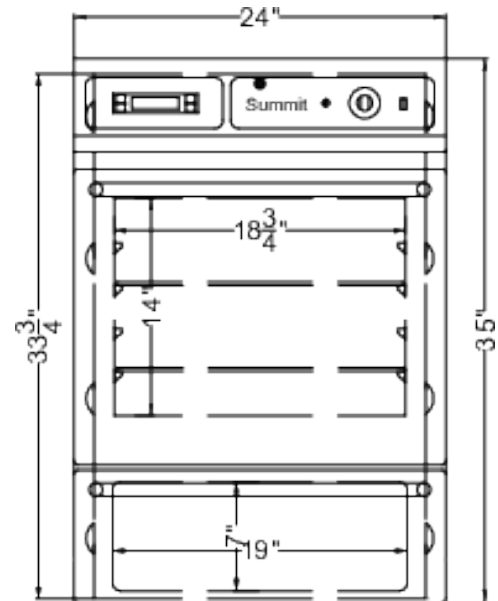

### Highlights:

115V operation with a pre-installed 3-prong cord included

Made in the USA

34 1/8" H x 22 3/8" W x 23" D cutout dimensions fit many pre-existing kitchen spaces

### Product Features:

24" Wide 115V Wall Oven	Electric wall oven sized for 34 1/8" H x 22 3/8" W cutouts with a power cord and plug included
Made in the USA	Designed and constructed domestically
110-120V Operation	Designed for installation in kitchens with a 115V/60Hz/20 amp connection
Power cord included	Ships with a pre-installed cord and standard NEMA 5-15 3-prong plug for easy installation (20 amp circuit required)
Classic fit	Sized to fit 34 1/8" H x 22 3/8" W cabinet cutouts, a popular replacement size rarely offered by other manufacturers
Large capacity	2.92 cu.ft. interior allows you to prepare large meals
Black glass oven door	Sleek black glass construction for an attractive look and easy cleanup
Storage compartment	Bottom drop-down compartment is ideal for storing cookware, helping to free up space in your small kitchen
Oven window and interior lighting	Door includes a window and exterior on/off rocker light switch, making it easier to monitor your cooking without opening the door

## TEM715DK Specifications:

Overview	
Height of Cabinet	35.0" (89 cm)
Width	24.0" (61 cm)
Depth	24.5" (62 cm)
Depth with Handle	25.75" (65 cm)
Depth with door at 90°	42.13" (107 cm)
Capacity	2.92 cu.ft. (83 L)
Door	Black
US Electrical Safety	CSA
Amps	14.6
Voltage/Frequency	115 V AC/60 Hz
Weight	135.0 lbs. (61 kg)
Shipping Weight	200.0 lbs. (91 kg)
Parts & Labor Warranty	1 Year
UPC	761101103662
Electric Walloven	
Controls	Dial
Oven Light	Yes
Cooking Timer	Yes
Digital Clock	Yes
Cleaning Type	Manual
Oven Rack Qty	2
Oven Window	Yes
Interior Height	14.0" (36 cm)
Interior Width	18.75" (48 cm)
Interior Depth	18.5" (47 cm)
Cutout Height	34.18" (87 cm)
Cutout Width	22.38" (57 cm)
Cutout Depth	23.0" (58 cm)
Power Source	115V (cord included)

TOP VIEW

FRONT VIEW