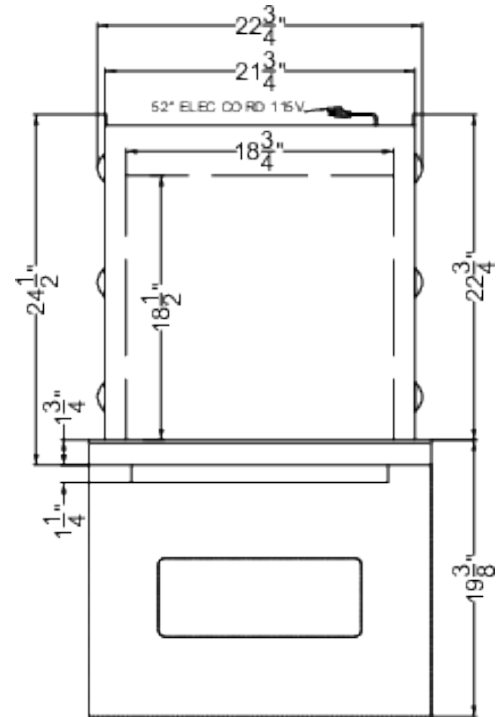

### Highlights:

115V operation with a pre-installed 3-prong cord included

Made in the USA

34 1/8" H x 22 3/8" W x 23" D cutout dimensions fit many pre-existing kitchen spaces

### Product Features:

24" Wide 115V Wall Oven	Electric wall oven sized for 34 1/8" H x 22 3/8" W cutouts with a power cord and plug included
Made in the USA	Designed and constructed domestically
110-120V Operation	Designed for installation in kitchens with a 115V/60Hz/20 amp connection
Power cord included	Ships with a pre-installed cord and standard NEMA 5-15 3-prong plug for easy installation (20 amp circuit required)
Classic fit	Sized to fit 34 1/8" H x 22 3/8" W cabinet cutouts, a popular replacement size rarely offered by other manufacturers
Large capacity	2.92 cu.ft. interior allows you to prepare large meals
Black glass oven door	Sleek black glass construction for an attractive look and easy cleanup
Storage compartment	Bottom drop-down compartment is ideal for storing cookware, helping to free up space in your small kitchen
Oven window and interior lighting	Door includes a window and exterior on/off rocker light switch, making it easier to monitor your cooking without opening the door

## TEM715DK Specifications:

Overview	
Height of Cabinet	35.0" (89 cm)
Width	24.0" (61 cm)
Depth	24.5" (62 cm)
Depth with Handle	25.75" (65 cm)
Depth with door at 90°	42.13" (107 cm)
Capacity	2.92 cu.ft. (83 L)
Door	Black
US Electrical Safety	CSA
Amps	14.6
Voltage/Frequency	115 V AC/60 Hz
Weight	135.0 lbs. (61 kg)
Shipping Weight	200.0 lbs. (91 kg)
Parts & Labor Warranty	1 Year
UPC	761101103662
Electric Walloven	
Controls	Dial
Oven Light	Yes
Cooking Timer	Yes
Digital Clock	Yes
Cleaning Type	Manual
Oven Rack Qty	2
Oven Window	Yes
Interior Height	14.0" (36 cm)
Interior Width	18.75" (48 cm)
Interior Depth	18.5" (47 cm)
Cutout Height	34.18" (87 cm)
Cutout Width	22.38" (57 cm)
Cutout Depth	23.0" (58 cm)
Power Source	115V (cord included)