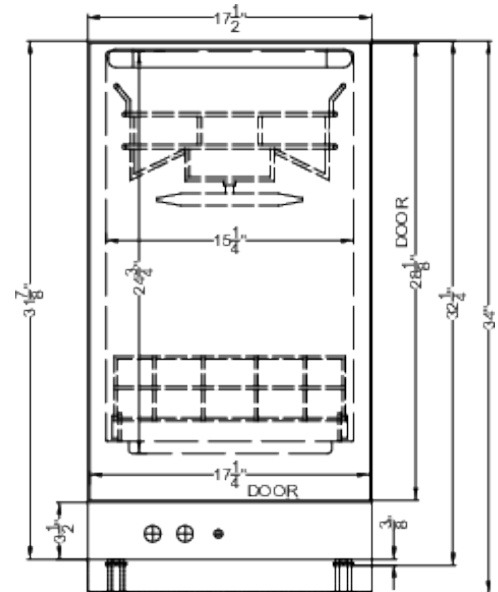

DW185SSADA Specifications:

Overview	
Height of Cabinet	32.25" (82 cm)
Width	17.5" (44 cm)
Depth	22.5" (57 cm)
Depth with Handle	24.25" (62 cm)
Depth with door at 90°	45.5" (116 cm)
Dishwasher	Standard
Door	Stainless Steel
Cabinet	Stainless Look
US Electrical Safety	UL
Canadian Electrical Safety	ULC
Energy Usage/Year	250.0kWh/year
Amps	12.0
Voltage/Frequency	115 V AC/60 Hz
Weight	95.0 lbs. (43 kg)
Shipping Weight	99.5 lbs. (45 kg)
Parts & Labor Warranty	1 Year
UPC	761101089379
Dishwasher	
Number of Cycles	8
Number of Racks	2
Rack Material	Wire
Silverware Basket	Yes
Delayed Start	Yes
China Setting	Yes
Interior Finish	Stainless Steel
Interior Height	24.75" (63 cm)
Interior Width	15.25" (39 cm)
Interior Depth	20.0" (51 cm)
Decibel Rating	47.0 dBA
Number of Options	8
Leveling Legs	Yes
Place Settings	8

FRONT VIEW