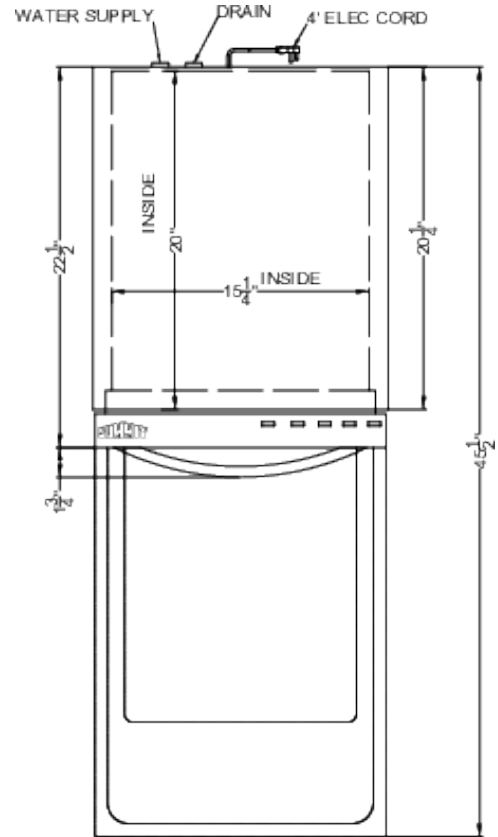

DW185SSADA

32.25" x 17.5" x 22.5" (H x W x D)

18" wide ADA compliant built-in dishwasher made in Europe with a stainless steel door and top controls

Highlights:

18" wide for an easy fit in space-challenged kitchens

Designed with a 32 1/4" height to fit under lower ADA compliant counters

Advanced sound absorption technology for quiet operation at 47 dB

Product Features:

18" Wide Dishwasher	Slim fit with full dishwashing capability for a great addition to any small kitchen
ADA compliant	32.25" high to fit under lower counters following ADA guidelines
Ultra quiet performance	Advanced sound absorbing construction operates at 47 dB
Touch controls	Intuitive button controls with a digital display to ensure you select the proper cycle
Top control panel	Touch controls are located on the top of the door, providing a cleaner look to better integrate into your kitchen
Stainless steel door	Attractive finish with a horizontal grain
Pro style handle	Curved handle in brushed stainless steel elevates your kitchen style
Stainless steel interior	Durable interior ensures long-lasting use
Slide-out nylon coated wire racks	Two easy-gliding racks for easy loading and long-lasting durability

DW185SSADA Specifications:

Overview	
Height of Cabinet	32.25" (82 cm)
Width	17.5" (44 cm)
Depth	22.5" (57 cm)
Depth with Handle	24.25" (62 cm)
Depth with door at 90°	45.5" (116 cm)
Dishwasher	Standard
Door	Stainless Steel
Cabinet	Stainless Look
US Electrical Safety	UL
Canadian Electrical Safety	ULC
Energy Usage/Year	250.0kWh/year
Amps	12.0
Voltage/Frequency	115 V AC/60 Hz
Weight	95.0 lbs. (43 kg)
Shipping Weight	99.5 lbs. (45 kg)
Parts & Labor Warranty	1 Year
UPC	761101089379
Dishwasher	
Number of Cycles	8
Number of Racks	2
Rack Material	Wire
Silverware Basket	Yes
Delayed Start	Yes
China Setting	Yes
Interior Finish	Stainless Steel
Interior Height	24.75" (63 cm)
Interior Width	15.25" (39 cm)
Interior Depth	20.0" (51 cm)
Decibel Rating	47.0 dBA
Number of Options	8
Leveling Legs	Yes
Place Settings	8