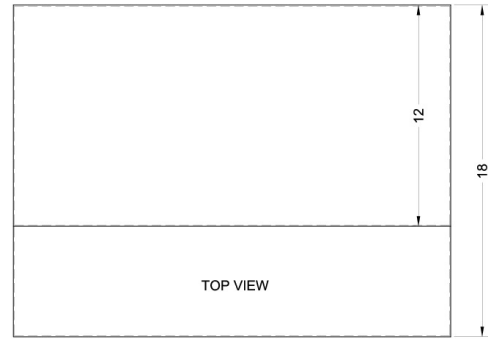

HSHELL30PL

5" x 30" x 18" (H x W x D)

30" wide shell hood in platinum gray

Highlights:

Made in the USA

30" wide shell hood to match 30" ranges

Platinum gray finish and contemporary styling

Product Features:

No electrical components	Shell hoods do not include light or fan
30 inch width	Designed to match 30 inch ranges; also available in 20, 24, and 36 inch widths
Platinum gray finish	White and black shell hoods also available in same size
Made in the USA	Solidly constructed for years of use
More sizes available	Additional sizes can be specially ordered (minimums apply)

HSHELL30PL Specifications:

Overview	
Height of Cabinet	5.0" (13 cm)
Width	30.0" (76 cm)
Depth	18.0" (46 cm)
Cabinet	Platinum
Weight	10.0 lbs. (5 kg)
Shipping Weight	15.5 lbs. (7 kg)
Parts & Labor Warranty	1 Year
UPC	761101077437

MODEL NO.	WIDTH
SHELL20	19 7/8"
SHELL24	23 7/8"
SHELL30	29 7/8"
SHELL36	35 7/8"
SHELL42SS	41 7/8"
SHELL48SS	47 7/8"