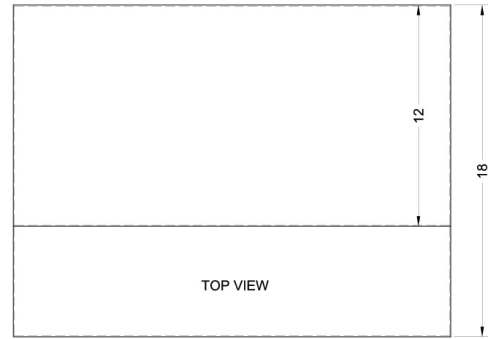

HSHELL30PL

5" x 30" x 18" (H x W x D)

30" wide shell hood in platinum gray

Highlights:

Made in the USA

30" wide shell hood to match 30" ranges

Platinum gray finish and contemporary styling

Product Features:

No electrical components	Shell hoods do not include light or fan
30 inch width	Designed to match 30 inch ranges; also available in 20, 24, and 36 inch widths
Platinum gray finish	White and black shell hoods also available in same size
Made in the USA	Solidly constructed for years of use
More sizes available	Additional sizes can be specially ordered (minimums apply)

HSHELL30PL Specifications:

Overview	
Nominal Height	5.0" (13 cm)
Height of Cabinet	5.0" (13 cm)
Nominal Width	30.0" (76 cm)
Width	30.0" (76 cm)
Nominal Depth	18.0" (46 cm)
Depth	18.0" (46 cm)
Cabinet	Platinum
Weight	10.0 lbs. (5 kg)
Parts & Labor Warranty	1 Year
UPC	761101077437

MODEL NO.	WIDTH
SHELL20	19 7/8"
SHELL24	23 7/8"
SHELL30	29 7/8"
SHELL36	35 7/8"
SHELL42SS	41 7/8"
SHELL48SS	47 7/8"