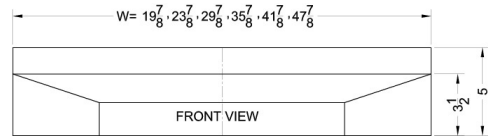

HSHELL30PL

5" x 30" x 18" (H x W x D)

30" wide shell hood in platinum gray

Highlights:

Made in the USA

30" wide shell hood to match 30" ranges

Platinum gray finish and contemporary styling

Product Features:

No electrical components	Shell hoods do not include light or fan
30 inch width	Designed to match 30 inch ranges; also available in 20, 24, and 36 inch widths
Platinum gray finish	White and black shell hoods also available in same size
Made in the USA	Solidly constructed for years of use
More sizes available	Additional sizes can be specially ordered (minimums apply)

HSHELL30PL Specifications:

Overview	
Nominal Height	5.0" (13 cm)
Height of Cabinet	5.0" (13 cm)
Nominal Width	30.0" (76 cm)
Width	30.0" (76 cm)
Nominal Depth	18.0" (46 cm)
Depth	18.0" (46 cm)
Cabinet	Platinum
Weight	10.0 lbs. (5 kg)
Parts & Labor Warranty	1 Year
UPC	761101077437

MODEL NO.	WIDTH
SHELL20	19 7/8"
SHELL24	23 7/8"
SHELL30	29 7/8"
SHELL36	35 7/8"
SHELL42SS	41 7/8"
SHELL48SS	47 7/8"