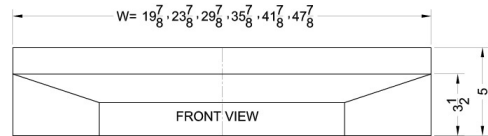

HSHELL30PL

5" x 30" x 18" (H x W x D)

30" wide shell hood in platinum gray

Highlights:

Made in the USA

30" wide shell hood to match 30" ranges

Platinum gray finish and contemporary styling

Product Features:

No electrical components	Shell hoods do not include light or fan
30 inch width	Designed to match 30 inch ranges; also available in 20, 24, and 36 inch widths
Platinum gray finish	White and black shell hoods also available in same size
Made in the USA	Solidly constructed for years of use
More sizes available	Additional sizes can be specially ordered (minimums apply)

HSHELL30PL Specifications:

Overview	
Height of Cabinet	5.0" (13 cm)
Width	30.0" (76 cm)
Depth	18.0" (46 cm)
Cabinet	Platinum
Weight	10.0 lbs. (5 kg)
Shipping Weight	15.5 lbs. (7 kg)
Parts & Labor Warranty	1 Year
UPC	761101077437

MODEL NO.	WIDTH
SHELL20	19 7/8"
SHELL24	23 7/8"
SHELL30	29 7/8"
SHELL36	35 7/8"
SHELL42SS	41 7/8"
SHELL48SS	47 7/8"