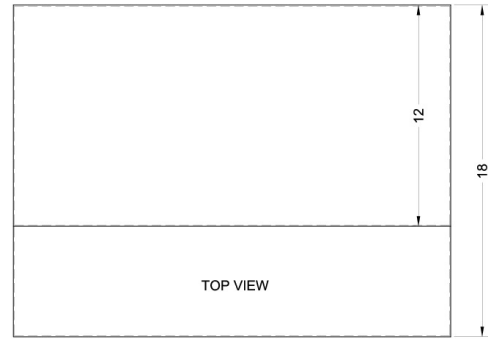

HSHELL30BK

5" x 30" x 18" (H x W x D)

30" wide shell hood in black

Highlights:

Made in the USA

30" wide shell hood to match 30" ranges

Black finish and contemporary styling

Product Features:

No electrical components	Shell hoods do not include light or fan
30 inch width	Designed to match 30 inch ranges; also available in 20, 24, and 36 inch widths
Black finish	White and stainless steel shell hoods also available in same size
Made in the USA	Solidly constructed for years of use
More sizes available	Additional sizes can be specially ordered (minimums apply)

HSHELL30BK Specifications:

Overview	
Height of Cabinet	5.0" (13 cm)
Width	30.0" (76 cm)
Depth	18.0" (46 cm)
Cabinet	Black
Weight	10.0 lbs. (5 kg)
Shipping Weight	15.5 lbs. (7 kg)
Parts & Labor Warranty	1 Year
UPC	761101088884

MODEL NO.	WIDTH
SHELL20	19 7/8"
SHELL24	23 7/8"
SHELL30	29 7/8"
SHELL36	35 7/8"
SHELL42SS	41 7/8"
SHELL48SS	47 7/8"