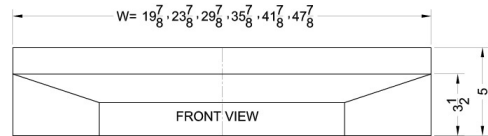

HSHELL30BK

5" x 30" x 18" (H x W x D)

30" wide shell hood in black

Highlights:

Made in the USA

30" wide shell hood to match 30" ranges

Black finish and contemporary styling

Product Features:

No electrical components	Shell hoods do not include light or fan
30 inch width	Designed to match 30 inch ranges; also available in 20, 24, and 36 inch widths
Black finish	White and stainless steel shell hoods also available in same size
Made in the USA	Solidly constructed for years of use
More sizes available	Additional sizes can be specially ordered (minimums apply)

HSHELL30BK Specifications:

Overview	
Height of Cabinet	5.0" (13 cm)
Width	30.0" (76 cm)
Depth	18.0" (46 cm)
Cabinet	Black
Weight	10.0 lbs. (5 kg)
Shipping Weight	15.5 lbs. (7 kg)
Parts & Labor Warranty	1 Year
UPC	761101088884

MODEL NO.	WIDTH
SHELL20	19 7/8"
SHELL24	23 7/8"
SHELL30	29 7/8"
SHELL36	35 7/8"
SHELL42SS	41 7/8"
SHELL48SS	47 7/8"