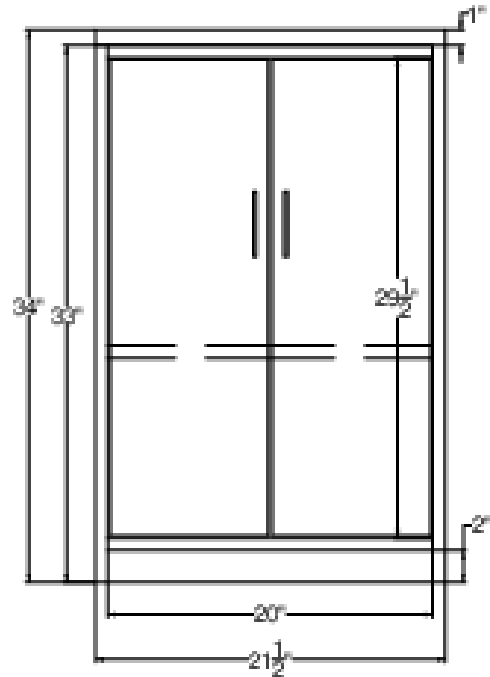

CWC1ADA Specifications:

Overview	
Nominal Height	34.0" (86 cm)
Height of Cabinet	34.0" (86 cm)
Nominal Width	22.0" (56 cm)
Width	21.5" (55 cm)
Nominal Depth	24.0" (61 cm)
Depth	24.0" (61 cm)
Cabinet	Black
Weight	100.0 lbs. (45 kg)
Parts & Labor Warranty	90 Days
UPC	761101088549

Elev