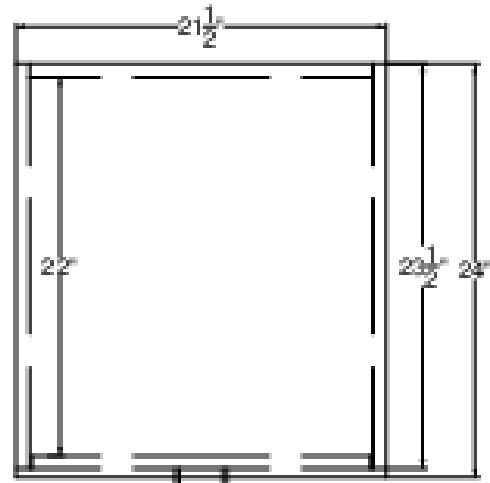

CWC1ADA

34" x 21.5" x 24" (H x W x D)

Fully assembled casework cabinet with French doors and adjustable shelf in ADA compliant height and black finish

Highlights:

Ships fully assembled

Made in the USA

34" counter height to meet ADA guidelines for accessibility

Product Features:

Casework cabinet with storage	21.5" wide cabinet with drawer and lower storage cabinet
Ships fully assembled	No assembly required for fast installation in your space
ADA Compliant height	34" high to meet ADA guidelines for accessibility
Made in the USA	Engineered wood with laminate finish manufactured and assembled in the United States
Lower storage	Cabinet with removable shelf and French door swing
Lockdowel™ construction	Innovative fastening system ensures lasting durability
Black finish	Sleek black laminate finish suits any setting
Leveling legs	Four levelers allow easier adjustment to accommodate uneven floors

CWC1ADA Specifications:

Overview	
Nominal Height	34.0" (86 cm)
Height of Cabinet	34.0" (86 cm)
Nominal Width	22.0" (56 cm)
Width	21.5" (55 cm)
Nominal Depth	24.0" (61 cm)
Depth	24.0" (61 cm)
Cabinet	Black
Weight	100.0 lbs. (45 kg)
Parts & Labor Warranty	90 Days
UPC	761101088549