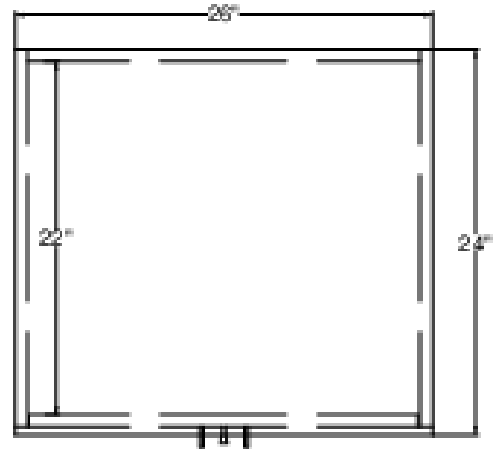

# CWC2ADA

34" x 26" x 24" (H x W x D)

Fully assembled casework cabinet with storage drawer and French doors in ADA compliant height and black finish

### Highlights:

Ships fully assembled

Made in the USA

34" counter height to meet ADA guidelines for accessibility

### Product Features:

Casework cabinet with storage	26" wide cabinet with drawer and lower storage cabinet
Ships fully assembled	No assembly required for fast installation in your space
ADA Compliant height	34" high to meet ADA guidelines for accessibility
Made in the USA	Engineered wood with laminate finish manufactured and assembled in the United States
Lower storage	Cabinet with removable shelf and French door swing
Slide-out drawer	Waist-high drawer for convenient storage
Lockdowel™ construction	Innovative fastening system ensures lasting durability
Black finish	Sleek black laminate finish suits any setting
Leveling legs	Four levelers allow easier adjustment to accommodate uneven floors

## CWC2ADA Specifications:

Overview	
Height of Cabinet	34.0" (86 cm)
Width	26.0" (66 cm)
Depth	24.0" (61 cm)
Cabinet	Black
Weight	140.0 lbs. (64 kg)
Shipping Weight	144.5 lbs. (66 kg)
Parts & Labor Warranty	90 Days
UPC	761101088518