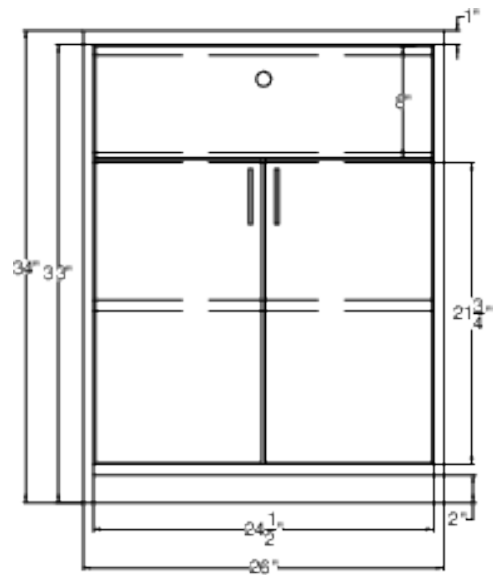

CWC2ADA Specifications:

Overview	
Height of Cabinet	34.0" (86 cm)
Width	26.0" (66 cm)
Depth	24.0" (61 cm)
Cabinet	Black
Weight	140.0 lbs. (64 kg)
Shipping Weight	144.5 lbs. (66 kg)
Parts & Labor Warranty	90 Days
UPC	761101088518

Elev