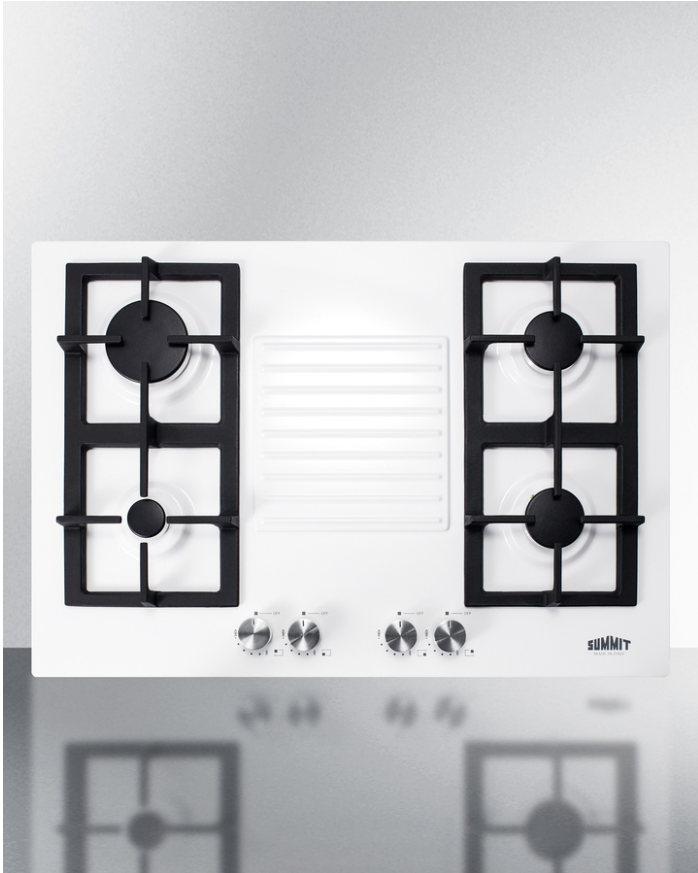

GC431W

2.88" x 29.5" x 20" (H x W x D)

30" wide 4-burner gas cooktop made in Italy with sealed burners, continuous cast iron grates, LP conversion kit, and white enamel steel finish

Highlights:

Made in Italy

Durable steel construction in a white finish for a modern look in any kitchen

4 sealed burners provide optimal heating options in a modern design

Product Features:

Made in Italy	European design and construction suits any kitchen space
Sealed burners	Quality burners by Defendi with cast iron caps ensure lasting durability and easier cleanup
Steel construction	Enamel-coated steel provides long-lasting durability in a white finish for a modern look
Continuous cast iron grates	Solid cast iron construction to support heavy cookware, with a continuous design that makes it easy to move pots to a different burner
Designer knobs	Heavy duty brass and aluminum knobs in a round design and steel finish
Push-to-turn knobs	Safety feature requires you to turn the knob to the "full-on" position before pushing down, waiting for the ignition, and adjusting to your preferred heating level
LP conversion kit included	Convert operation from natural gas to propane with the included kit
Rapid burner	Upper-left burner offers 10,000 BTU for cooking larger dishes
Semi-rapid burner	Two right-side burners produce 6,000 BTU to accommodate most cooking needs