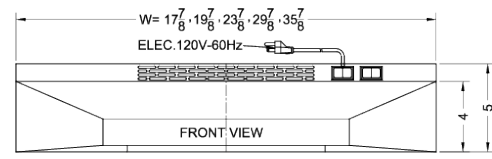

Easier setup with a pre-installed power cord and plug

Made in the USA

Product Features:

20" wide design	Designed for installation with 20" wide ranges and cooktops
Cord included	Includes a pre-installed 3' long power cord with a 3-pronged plug
Stainless steel finish	Black, white, and bisque also available in same size
Ductless range hood	Use for recirculating operation (non-convertible)
Two-speed fan	Variable speed for more ventilation options
Light	Switchable light offers more convenience in your kitchen (bulb not included)
Aluminum-charcoal filter	Provides thorough filtering to help eliminate cooking odors
Made in the USA	Solidly constructed for years of use
More sizes available	Under cabinet hoods are available in 18", 20", 24", 30", and 36"

H1720PTCRDSS Specifications:

Overview	
Height of Cabinet	5.0" (13 cm)
Width	20.0" (51 cm)
Depth	18.0" (46 cm)
Cabinet	Stainless Steel
US Electrical Safety	UL
Amps	1.9
Voltage/Frequency	115 V AC/60 Hz
Weight	15.0 lbs. (7 kg)
Shipping Weight	17.0 lbs. (8 kg)
Parts & Labor Warranty	1 Year
UPC	761101076393
Range Hood	
Installation	Under Cabinet
Venting	Recirculating
Controls	Push Button
Number of Fan Speeds	2

MODEL NO.	WIDTH
H1718PTC	17 7/8"
H1720PTC	19 7/8"
H1724PTC	23 7/8"
H1730PTC	29 7/8"
H1736PTC	35 7/8"