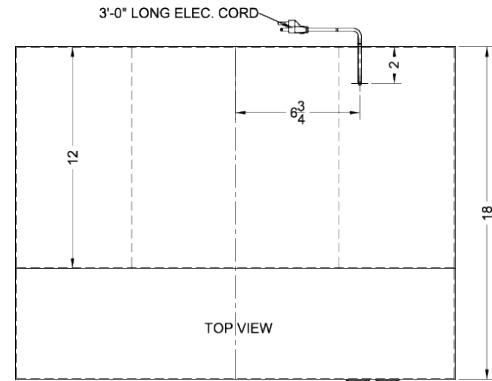

H1720PTCRDSS Specifications:

Overview	
Height of Cabinet	5.0" (13 cm)
Width	20.0" (51 cm)
Depth	18.0" (46 cm)
Cabinet	Stainless Steel
US Electrical Safety	UL
Amps	1.9
Voltage/Frequency	115 V AC/60 Hz
Weight	15.0 lbs. (7 kg)
Shipping Weight	17.0 lbs. (8 kg)
Parts & Labor Warranty	1 Year
UPC	761101076393
Range Hood	
Installation	Under Cabinet
Venting	Recirculating
Controls	Push Button
Number of Fan Speeds	2

MODEL NO.	WIDTH
H1718PTC	17 7/8"
H1720PTC	19 7/8"
H1724PTC	23 7/8"
H1730PTC	29 7/8"
H1736PTC	35 7/8"