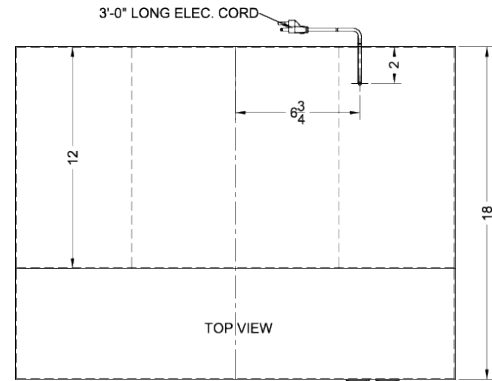

## H1720PTCRDWH Specifications:

Overview	
Height of Cabinet	5.0" (13 cm)
Width	20.0" (51 cm)
Depth	18.0" (46 cm)
Cabinet	White
US Electrical Safety	UL
Amps	1.9
Voltage/Frequency	115 V AC/60 Hz
Weight	15.0 lbs. (7 kg)
Shipping Weight	17.0 lbs. (8 kg)
Parts & Labor Warranty	1 Year
UPC	761101076386
Range Hood	
Installation	Under Cabinet
Venting	Recirculating
Controls	Push Button
Number of Fan Speeds	2

MODEL NO.	WIDTH
H1718PTC	17 7/8"
H1720PTC	19 7/8"
H1724PTC	23 7/8"
H1730PTC	29 7/8"
H1736PTC	35 7/8"