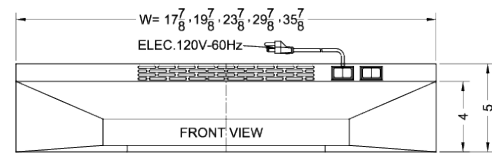

### Product Features:

20" wide design	Designed for installation with 20" wide ranges and cooktops
Cord included	Includes a pre-installed 3' long power cord with a 3-pronged plug
White finish	Black, bisque, and stainless steel also available in same size
Ductless range hood	Use for recirculating operation (non-convertible)
Two-speed fan	Variable speed for more ventilation options
Light	Switchable light offers more convenience in your kitchen (bulb not included)
Aluminum-charcoal filter	Provides thorough filtering to help eliminate cooking odors
Made in the USA	Solidly constructed for years of use
More sizes available	Under cabinet hoods are available in 18", 20", 24", 30", and 36"

## H1720PTCRDWH Specifications:

Overview	
Height of Cabinet	5.0" (13 cm)
Width	20.0" (51 cm)
Depth	18.0" (46 cm)
Cabinet	White
US Electrical Safety	UL
Amps	1.9
Voltage/Frequency	115 V AC/60 Hz
Weight	15.0 lbs. (7 kg)
Shipping Weight	17.0 lbs. (8 kg)
Parts & Labor Warranty	1 Year
UPC	761101076386
Range Hood	
Installation	Under Cabinet
Venting	Recirculating
Controls	Push Button
Number of Fan Speeds	2

MODEL NO.	WIDTH
H1718PTC	17 7/8"
H1720PTC	19 7/8"
H1724PTC	23 7/8"
H1730PTC	29 7/8"
H1736PTC	35 7/8"