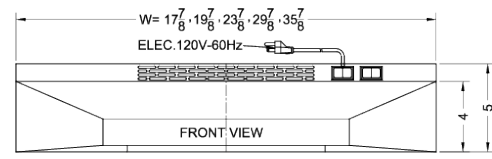

Easier setup with a pre-installed power cord and plug

Made in the USA

Product Features:

20" wide design	Designed for installation with 20" wide ranges and cooktops
Cord included	Includes a pre-installed 3' long power cord with a 3-pronged plug
Black finish	White, bisque, and stainless steel also available in same size
Ductless range hood	Use for recirculating operation (non-convertible)
Two-speed fan	Variable speed for more ventilation options
Light	Switchable light offers more convenience in your kitchen (bulb not included)
Aluminum-charcoal filter	Provides thorough filtering to help eliminate cooking odors
Made in the USA	Solidly constructed for years of use
More sizes available	Under cabinet hoods are available in 18", 20", 24", 30", and 36"

H1720PTCRDBK Specifications:

Overview	
Height of Cabinet	5.0" (13 cm)
Width	20.0" (51 cm)
Depth	18.0" (46 cm)
Cabinet	Black
US Electrical Safety	UL
Amps	1.9
Voltage/Frequency	115 V AC/60 Hz
Weight	15.0 lbs. (7 kg)
Shipping Weight	17.0 lbs. (8 kg)
Parts & Labor Warranty	1 Year
UPC	761101076379
Range Hood	
Installation	Under Cabinet
Venting	Recirculating
Controls	Push Button
Number of Fan Speeds	2

MODEL NO.	WIDTH
H1718PTC	17 7/8"
H1720PTC	19 7/8"
H1724PTC	23 7/8"
H1730PTC	29 7/8"
H1736PTC	35 7/8"