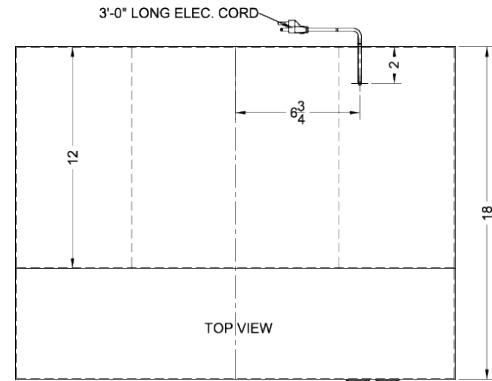

H1720PTCRDBK Specifications:

Overview	
Height of Cabinet	5.0" (13 cm)
Width	20.0" (51 cm)
Depth	18.0" (46 cm)
Cabinet	Black
US Electrical Safety	UL
Amps	1.9
Voltage/Frequency	115 V AC/60 Hz
Weight	15.0 lbs. (7 kg)
Shipping Weight	17.0 lbs. (8 kg)
Parts & Labor Warranty	1 Year
UPC	761101076379
Range Hood	
Installation	Under Cabinet
Venting	Recirculating
Controls	Push Button
Number of Fan Speeds	2

MODEL NO.	WIDTH
H1718PTC	17 7/8"
H1720PTC	19 7/8"
H1724PTC	23 7/8"
H1730PTC	29 7/8"
H1736PTC	35 7/8"