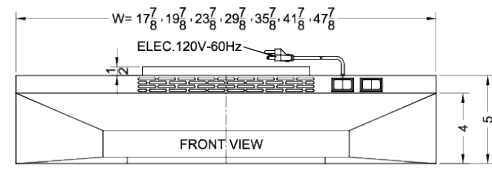

Easier setup with a pre-installed power cord and plug

Made in the USA

Product Features:

24" wide design	Designed for installation with 24" wide ranges and cooktops
Cord included	Includes a pre-installed 3' long power cord with a 3-pronged plug
Stainless steel finish	Black, white, and bisque also available in same size
Convertible range hood	Use top or rear venting or convert into non-vented recirculating mode
Two-speed fan	Variable speed for more ventilation options
Light	Switchable light offers more convenience in your kitchen (bulb not included)
Aluminum-charcoal filter	Provides thorough filtering to help eliminate cooking odors
Made in the USA	Solidly constructed for years of use
More sizes available	Under cabinet hoods are available in 18", 20", 24", 30", 36", and select styles in 42" and 48"

H1624PTCRDSS Specifications:

Overview	
Height of Cabinet	5.0" (13 cm)
Width	24.0" (61 cm)
Depth	18.0" (46 cm)
Cabinet	Stainless Steel
US Electrical Safety	UL
Amps	1.9
Voltage/Frequency	115 V AC/60 Hz
Weight	15.0 lbs. (7 kg)
Shipping Weight	17.0 lbs. (8 kg)
Parts & Labor Warranty	1 Year
UPC	761101076423
Range Hood	
Installation	Under Cabinet
Venting	Convertible
Controls	Push Button
Number of Fan Speeds	2

MODEL NO.	WIDTH
H1618PTC	17 7/8"
H1620PTC	19 7/8"
H1624PTC	23 7/8"
H1630PTC	29 7/8"
H1636PTC	35 7/8"
H1642SSPTC	41 7/8"
H1648SSPTC	47 7/8"