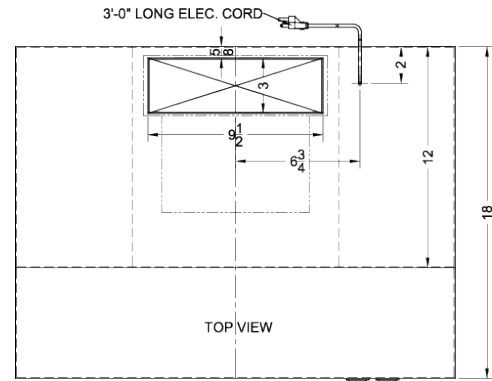

H1624PTCRDSS Specifications:

Overview	
Height of Cabinet	5.0" (13 cm)
Width	24.0" (61 cm)
Depth	18.0" (46 cm)
Cabinet	Stainless Steel
US Electrical Safety	UL
Amps	1.9
Voltage/Frequency	115 V AC/60 Hz
Weight	15.0 lbs. (7 kg)
Shipping Weight	17.0 lbs. (8 kg)
Parts & Labor Warranty	1 Year
UPC	761101076423
Range Hood	
Installation	Under Cabinet
Venting	Convertible
Controls	Push Button
Number of Fan Speeds	2

MODEL NO.	WIDTH
H1618PTC	17 7/8"
H1620PTC	19 7/8"
H1624PTC	23 7/8"
H1630PTC	29 7/8"
H1636PTC	35 7/8"
H1642SSPTC	41 7/8"
H1648SSPTC	47 7/8"