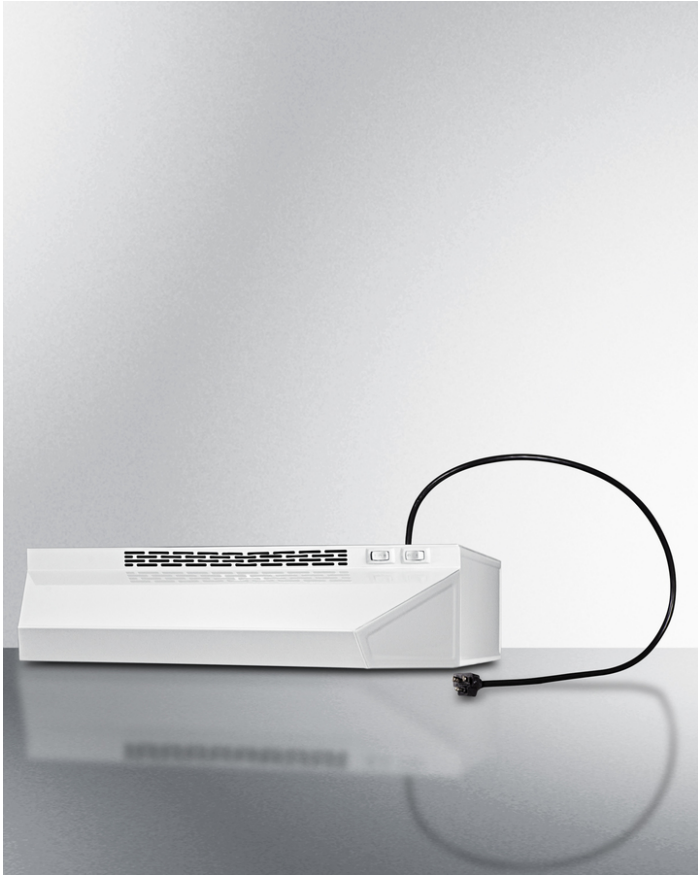

# H1624PTCRDWH

5" x 24" x 18" (H x W x D)

24 inch wide convertible range hood for ducted or ductless use in a white finish with pre-installed power cord and plug

### Highlights:

24" wide range hood matches slim apartment sized ranges

Easier setup with a pre-installed power cord and plug

Made in the USA

### Product Features:

24" wide design	Designed for installation with 24" wide ranges and cooktops
Cord included	Includes a pre-installed 3' long power cord with a 3-pronged plug
White finish	Black, bisque, and stainless steel also available in same size
Convertible range hood	Use top or rear venting or convert into non-vented recirculating mode
Two-speed fan	Variable speed for more ventilation options
Light	Switchable light offers more convenience in your kitchen (bulb not included)
Aluminum-charcoal filter	Provides thorough filtering to help eliminate cooking odors
Made in the USA	Solidly constructed for years of use
More sizes available	Under cabinet hoods are available in 18", 20", 24", 30", 36", and select styles in 42" and 48"

## H1624PTCRDWH Specifications:

Overview	
Height of Cabinet	5.0" (13 cm)
Width	24.0" (61 cm)
Depth	18.0" (46 cm)
Cabinet	White
US Electrical Safety	UL
Amps	1.9
Voltage/Frequency	115 V AC/60 Hz
Weight	15.0 lbs. (7 kg)
Shipping Weight	17.0 lbs. (8 kg)
Parts & Labor Warranty	1 Year
UPC	761101076416
Range Hood	
Installation	Under Cabinet
Venting	Convertible
Controls	Push Button
Number of Fan Speeds	2