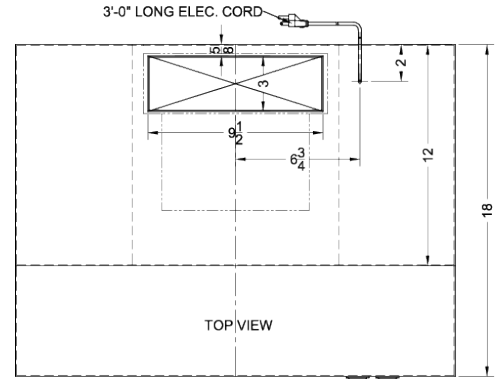

## H1624PTCRDWH Specifications:

Overview	
Height of Cabinet	5.0" (13 cm)
Width	24.0" (61 cm)
Depth	18.0" (46 cm)
Cabinet	White
US Electrical Safety	UL
Amps	1.9
Voltage/Frequency	115 V AC/60 Hz
Weight	15.0 lbs. (7 kg)
Shipping Weight	17.0 lbs. (8 kg)
Parts & Labor Warranty	1 Year
UPC	761101076416
Range Hood	
Installation	Under Cabinet
Venting	Convertible
Controls	Push Button
Number of Fan Speeds	2

MODEL NO.	WIDTH
H1618PTC	17 7/8"
H1620PTC	19 7/8"
H1624PTC	23 7/8"
H1630PTC	29 7/8"
H1636PTC	35 7/8"
H1642SSPTC	41 7/8"
H1648SSPTC	47 7/8"