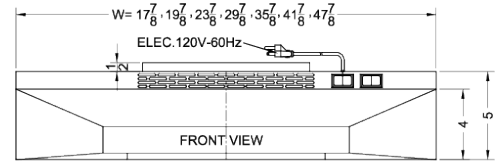

### Product Features:

24" wide design	Designed for installation with 24" wide ranges and cooktops
Cord included	Includes a pre-installed 3' long power cord with a 3-pronged plug
White finish	Black, bisque, and stainless steel also available in same size
Convertible range hood	Use top or rear venting or convert into non-vented recirculating mode
Two-speed fan	Variable speed for more ventilation options
Light	Switchable light offers more convenience in your kitchen (bulb not included)
Aluminum-charcoal filter	Provides thorough filtering to help eliminate cooking odors
Made in the USA	Solidly constructed for years of use
More sizes available	Under cabinet hoods are available in 18", 20", 24", 30", 36", and select styles in 42" and 48"

## H1624PTCRDWH Specifications:

Overview	
Height of Cabinet	5.0" (13 cm)
Width	24.0" (61 cm)
Depth	18.0" (46 cm)
Cabinet	White
US Electrical Safety	UL
Amps	1.9
Voltage/Frequency	115 V AC/60 Hz
Weight	15.0 lbs. (7 kg)
Shipping Weight	17.0 lbs. (8 kg)
Parts & Labor Warranty	1 Year
UPC	761101076416
Range Hood	
Installation	Under Cabinet
Venting	Convertible
Controls	Push Button
Number of Fan Speeds	2

MODEL NO.	WIDTH
H1618PTC	17 7/8"
H1620PTC	19 7/8"
H1624PTC	23 7/8"
H1630PTC	29 7/8"
H1636PTC	35 7/8"
H1642SSPTC	41 7/8"
H1648SSPTC	47 7/8"