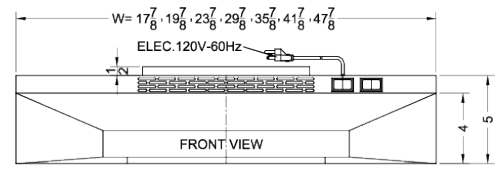

Easier setup with a pre-installed power cord and plug

Made in the USA

Product Features:

20" wide design	Designed for installation with 20" wide ranges and cooktops
Cord included	Includes a pre-installed 3' long power cord with a 3-pronged plug
Stainless steel finish	Black, white, and bisque also available in same size
Convertible range hood	Use top or rear venting or convert into non-vented recirculating mode
Two-speed fan	Variable speed for more ventilation options
Light	Switchable light offers more convenience in your kitchen (bulb not included)
Aluminum-charcoal filter	Provides thorough filtering to help eliminate cooking odors
Made in the USA	Solidly constructed for years of use
More sizes available	Under cabinet hoods are available in 18", 20", 24", 30", 36", and select styles in 42" and 48"

H1620PTCRDSS Specifications:

Overview	
Height of Cabinet	5.0" (13 cm)
Width	20.0" (51 cm)
Depth	18.0" (46 cm)
Cabinet	Stainless Steel
US Electrical Safety	UL
Amps	1.9
Voltage/Frequency	115 V AC/60 Hz
Weight	15.0 lbs. (7 kg)
Shipping Weight	17.0 lbs. (8 kg)
Parts & Labor Warranty	1 Year
UPC	761101076362
Range Hood	
Installation	Under Cabinet
Venting	Convertible
Controls	Push Button
Number of Fan Speeds	2

MODEL NO.	WIDTH
H1618PTC	17 7/8"
H1620PTC	19 7/8"
H1624PTC	23 7/8"
H1630PTC	29 7/8"
H1636PTC	35 7/8"
H1642SSPTC	41 7/8"
H1648SSPTC	47 7/8"