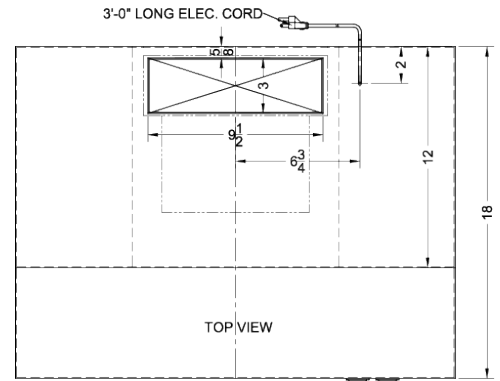

Easier setup with a pre-installed power cord and plug

Made in the USA

Product Features:

20" wide design	Designed for installation with 20" wide ranges and cooktops
Cord included	Includes a pre-installed 3' long power cord with a 3-pronged plug
Stainless steel finish	Black, white, and bisque also available in same size
Convertible range hood	Use top or rear venting or convert into non-vented recirculating mode
Two-speed fan	Variable speed for more ventilation options
Light	Switchable light offers more convenience in your kitchen (bulb not included)
Aluminum-charcoal filter	Provides thorough filtering to help eliminate cooking odors
Made in the USA	Solidly constructed for years of use
More sizes available	Under cabinet hoods are available in 18", 20", 24", 30", 36", and select styles in 42" and 48"

H1620PTCRDSS Specifications:

Overview	
Height of Cabinet	5.0" (13 cm)
Width	20.0" (51 cm)
Depth	18.0" (46 cm)
Cabinet	Stainless Steel
US Electrical Safety	UL
Amps	1.9
Voltage/Frequency	115 V AC/60 Hz
Weight	15.0 lbs. (7 kg)
Shipping Weight	17.0 lbs. (8 kg)
Parts & Labor Warranty	1 Year
UPC	761101076362
Range Hood	
Installation	Under Cabinet
Venting	Convertible
Controls	Push Button
Number of Fan Speeds	2

MODEL NO.	WIDTH
H1618PTC	17 7/8"
H1620PTC	19 7/8"
H1624PTC	23 7/8"
H1630PTC	29 7/8"
H1636PTC	35 7/8"
H1642SSPTC	41 7/8"
H1648SSPTC	47 7/8"