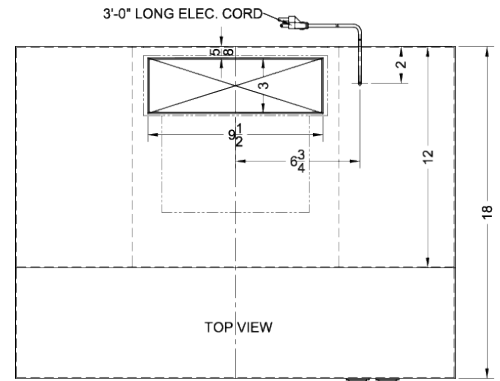

H1620PTCRDBK Specifications:

Overview	
Height of Cabinet	5.0" (13 cm)
Width	20.0" (51 cm)
Depth	18.0" (46 cm)
Cabinet	Black
US Electrical Safety	UL
Amps	1.9
Voltage/Frequency	115 V AC/60 Hz
Weight	15.0 lbs. (7 kg)
Shipping Weight	17.0 lbs. (8 kg)
Parts & Labor Warranty	1 Year
UPC	761101076348
Range Hood	
Installation	Under Cabinet
Venting	Convertible
Controls	Push Button
Number of Fan Speeds	2

MODEL NO.	WIDTH
H1618PTC	17 7/8"
H1620PTC	19 7/8"
H1624PTC	23 7/8"
H1630PTC	29 7/8"
H1636PTC	35 7/8"
H1642SSPTC	41 7/8"
H1648SSPTC	47 7/8"