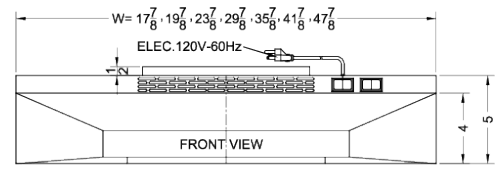

Easier setup with a pre-installed power cord and plug

Made in the USA

Product Features:

20" wide design	Designed for installation with 20" wide ranges and cooktops
Cord included	Includes a pre-installed 3' long power cord with a 3-pronged plug
Black finish	White, bisque, and stainless steel also available in same size
Convertible range hood	Use top or rear venting or convert into non-vented recirculating mode
Two-speed fan	Variable speed for more ventilation options
Light	Switchable light offers more convenience in your kitchen (bulb not included)
Aluminum-charcoal filter	Provides thorough filtering to help eliminate cooking odors
Made in the USA	Solidly constructed for years of use
More sizes available	Under cabinet hoods are available in 18", 20", 24", 30", 36", and select styles in 42" and 48"

H1620PTCRDBK Specifications:

Overview	
Height of Cabinet	5.0" (13 cm)
Width	20.0" (51 cm)
Depth	18.0" (46 cm)
Cabinet	Black
US Electrical Safety	UL
Amps	1.9
Voltage/Frequency	115 V AC/60 Hz
Weight	15.0 lbs. (7 kg)
Shipping Weight	17.0 lbs. (8 kg)
Parts & Labor Warranty	1 Year
UPC	761101076348
Range Hood	
Installation	Under Cabinet
Venting	Convertible
Controls	Push Button
Number of Fan Speeds	2

MODEL NO.	WIDTH
H1618PTC	17 7/8"
H1620PTC	19 7/8"
H1624PTC	23 7/8"
H1630PTC	29 7/8"
H1636PTC	35 7/8"
H1642SSPTC	41 7/8"
H1648SSPTC	47 7/8"