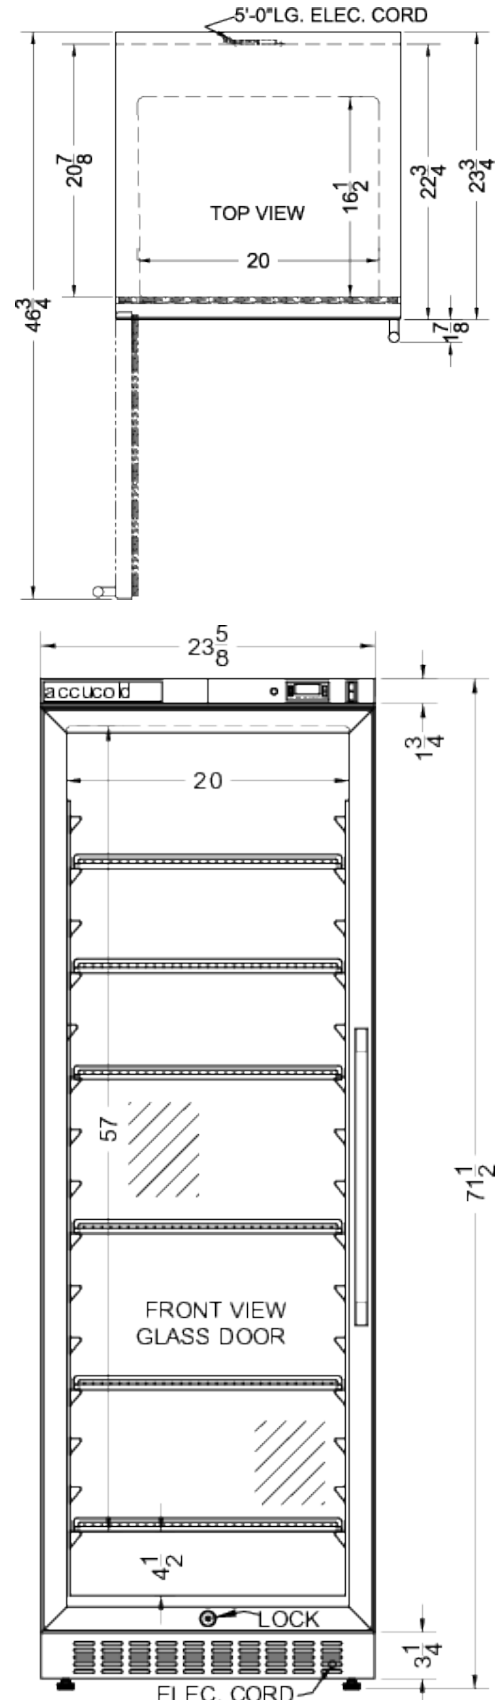

PTHC155GCSSLHD

71.5" x 23.63" x 23.75" (H x W x D)

Single chamber passive heating blanket warmer with a self-closing glass door, stainless steel interior, digital thermostat, stainless steel cabinet, and lock

PTHC155GCSSLHD Specifications:

Overview	
Height of Cabinet	71.5" (182 cm)
Width	23.63" (60 cm)
Depth	23.75" (60 cm)
Depth with Handle	25.63" (65 cm)
Depth with door at 90°	46.75" (119 cm)
Capacity	12.17 cu.ft. (345 L)
Door	Glass
Cabinet	Stainless Steel
US Electrical Safety	ETL
Canadian Electrical Safety	ETL-C
Amps	5.5
Voltage/Frequency	115 V AC/60 Hz
Weight	210.0 lbs. (95 kg)
Shipping Weight	290.5 lbs. (132 kg)
Parts & Labor Warranty	1 Year
UPC	761101074078
Warming Cabinet	
Door Swing	LHD
Reversible	No
Adjustable Shelves	Yes
Shelf Type	Chrome
Shelf Qty	6
Thermostat Type	Digital
Interior Height	57.0" (145 cm)
Interior Width	20.0" (51 cm)
Interior Depth	16.5" (42 cm)
Dolly	Optional
Temperature Range	90 to 140°F