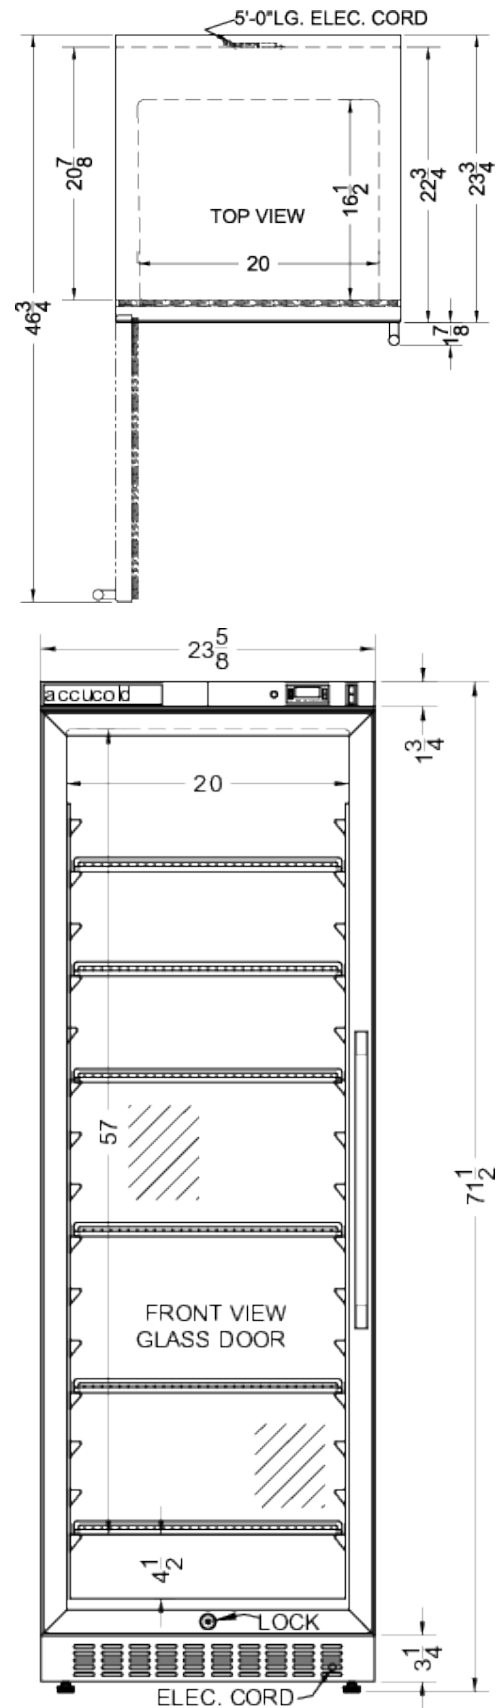

PTHC155GCSSLHD

71.5" x 23.63" x 23.75" (H x W x D)

Single chamber passive heating blanket warmer with a self-closing glass door, stainless steel interior, digital thermostat, stainless steel cabinet, and lock

PTHC155GCSSLHD Specifications:

Overview	
Height of Cabinet	71.5" (182 cm)
Width	23.63" (60 cm)
Depth	23.75" (60 cm)
Depth with Handle	25.63" (65 cm)
Depth with door at 90°	46.75" (119 cm)
Capacity	12.17 cu.ft. (345 L)
Door	Glass
Cabinet	Stainless Steel
US Electrical Safety	ETL
Canadian Electrical Safety	ETL-C
Amps	5.5
Voltage/Frequency	115 V AC/60 Hz
Weight	210.0 lbs. (95 kg)
Parts & Labor Warranty	1 Year
UPC	761101074078
Warming Cabinet	
Door Swing	LHD
Reversible	No
Adjustable Shelves	Yes
Shelf Type	Chrome
Shelf Qty	6
Thermostat Type	Digital
Interior Height	57.0" (145 cm)
Interior Width	20.0" (51 cm)
Interior Depth	16.5" (42 cm)
Dolly	Optional
Temperature Range	90 to 140°F