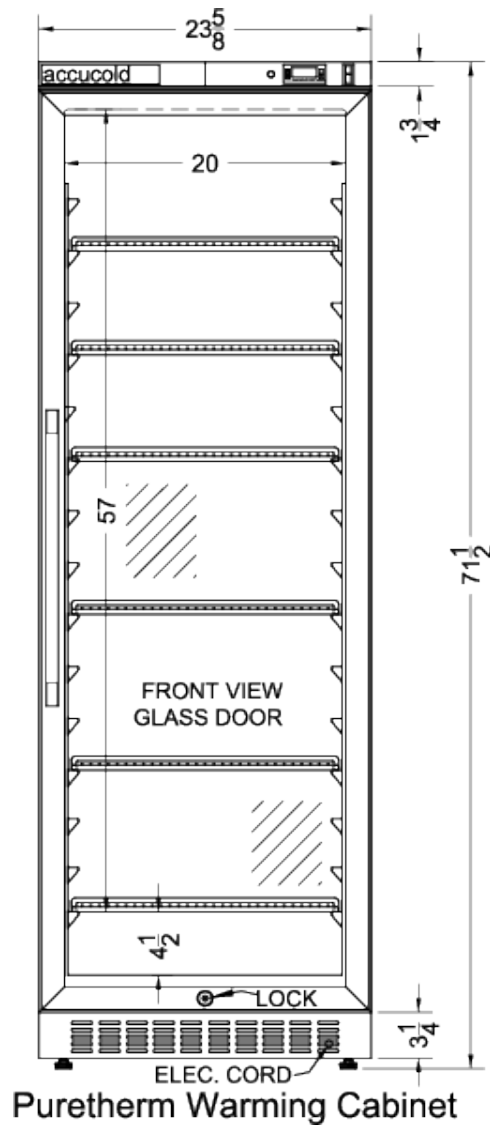

PTHC155GCSS

71.5" x 23.63" x 23.75" (H x W x D)

Single chamber passive heating blanket warmer with a self-closing glass door, stainless steel interior, digital thermostat, stainless steel cabinet, and lock

90 to 140°F temperature range	Designed and set to keep blankets warm in hospitals, medical and physical therapy offices, spas, and other facilities
Passive heating	Fixed heaters located at the bottom of the cabinet with no fans or moving parts to minimize lint buildup for safer, more efficient use
Digital thermostat	Electronic controls are conveniently located for easy temperature adjustment
Electronic readout	Large LED temperature display ensures your staff can easily monitor the interior temperature
Silent operation	No moving parts to ensure a quiet performance
Double pane tempered glass door	Heat-safe glass door offers a full view of stored contents, with a stainless steel door trim to highlight the interior
Professional handle	Stainless steel handle completes the professional look
Self-closing door	Door will automatically close when left ajar, preventing items from accidentally being left exposed to ambient temperatures
Stainless steel interior	Interior walls are constructed from stainless steel to ensure lasting durability and easy cleaning

PTHC155GCSS Specifications:

Overview	
Height of Cabinet	71.5" (182 cm)
Width	23.63" (60 cm)
Depth	23.75" (60 cm)
Depth with Handle	25.63" (65 cm)
Depth with door at 90°	46.75" (119 cm)
Capacity	12.17 cu.ft. (345 L)
Door	Glass
Cabinet	Stainless Steel
US Electrical Safety	ETL
Canadian Electrical Safety	ETL-C
Amps	5.5
Voltage/Frequency	115 V AC/60 Hz
Weight	210.0 lbs. (95 kg)
Shipping Weight	283.0 lbs. (128 kg)
Parts & Labor Warranty	1 Year
UPC	761101074061
Warming Cabinet	
Door Swing	RHD
Reversible	No
Adjustable Shelves	Yes
Shelf Type	Chrome
Shelf Qty	6
Thermostat Type	Digital
Interior Height	57.0" (145 cm)
Interior Width	20.0" (51 cm)
Interior Depth	16.5" (42 cm)
Dolly	Optional
Temperature Range	90 to 140°F