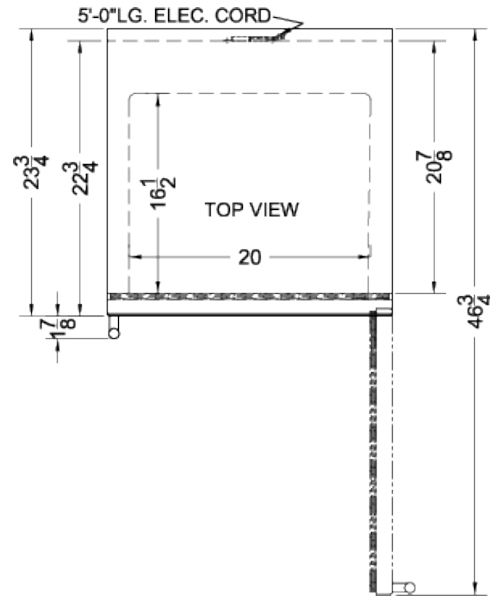

PTHC155GCSS

71.5" x 23.63" x 23.75" (H x W x D)

Single chamber passive heating blanket warmer with a self-closing glass door, stainless steel interior, digital thermostat, stainless steel cabinet, and lock

PTHC155GCSS Specifications:

Overview	
Height of Cabinet	71.5" (182 cm)
Width	23.63" (60 cm)
Depth	23.75" (60 cm)
Depth with Handle	25.63" (65 cm)
Depth with door at 90°	46.75" (119 cm)
Capacity	12.17 cu.ft. (345 L)
Door	Glass
Cabinet	Stainless Steel
US Electrical Safety	ETL
Canadian Electrical Safety	ETL-C
Amps	5.5
Voltage/Frequency	115 V AC/60 Hz
Weight	210.0 lbs. (95 kg)
Shipping Weight	283.0 lbs. (128 kg)
Parts & Labor Warranty	1 Year
UPC	761101074061
Warming Cabinet	
Door Swing	RHD
Reversible	No
Adjustable Shelves	Yes
Shelf Type	Chrome
Shelf Qty	6
Thermostat Type	Digital
Interior Height	57.0" (145 cm)
Interior Width	20.0" (51 cm)
Interior Depth	16.5" (42 cm)
Dolly	Optional
Temperature Range	90 to 140°F