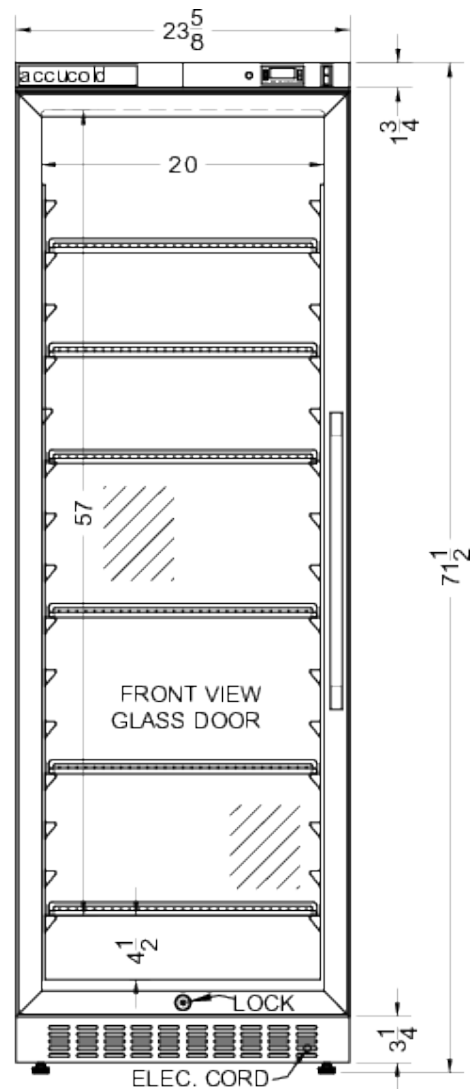

PTHC155GLHD

71.5" x 23.63" x 23.75" (H x W x D)

Single chamber passive heating blanket warmer with a self-closing glass door, stainless steel interior, digital thermostat, black cabinet, and lock

Highlights:

PTHC155GLHD Specifications:

Overview	
Height of Cabinet	71.5" (182 cm)
Width	23.63" (60 cm)
Depth	23.75" (60 cm)
Depth with Handle	25.63" (65 cm)
Depth with door at 90°	46.75" (119 cm)
Capacity	12.17 cu.ft. (345 L)
Door	Glass
Cabinet	Black
US Electrical Safety	ETL
Canadian Electrical Safety	ETL-C
Amps	5.5
Voltage/Frequency	115 V AC/60 Hz
Weight	200.0 lbs. (91 kg)
Shipping Weight	210.0 lbs. (95 kg)
Parts & Labor Warranty	1 Year
UPC	761101074054
Warming Cabinet	
Door Swing	LHD
Reversible	No
Adjustable Shelves	Yes
Shelf Type	Chrome
Shelf Qty	6
Thermostat Type	Digital
Interior Height	57.0" (145 cm)
Interior Width	20.0" (51 cm)
Interior Depth	16.5" (42 cm)
Dolly	Optional
Temperature Range	90 to 140°F