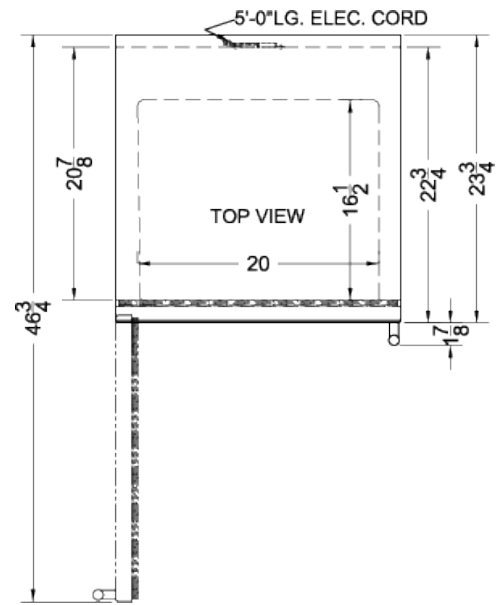

PTHC155GLHD

71.5" x 23.63" x 23.75" (H x W x D)

Single chamber passive heating blanket warmer with a self-closing glass door, stainless steel interior, digital thermostat, black cabinet, and lock

Highlights:

PTHC155GLHD Specifications:

Overview	
Height of Cabinet	71.5" (182 cm)
Width	23.63" (60 cm)
Depth	23.75" (60 cm)
Depth with Handle	25.63" (65 cm)
Depth with door at 90°	46.75" (119 cm)
Capacity	12.17 cu.ft. (345 L)
Door	Glass
Cabinet	Black
US Electrical Safety	ETL
Canadian Electrical Safety	ETL-C
Amps	5.5
Voltage/Frequency	115 V AC/60 Hz
Weight	200.0 lbs. (91 kg)
Shipping Weight	210.0 lbs. (95 kg)
Parts & Labor Warranty	1 Year
UPC	761101074054
Warming Cabinet	
Door Swing	LHD
Reversible	No
Adjustable Shelves	Yes
Shelf Type	Chrome
Shelf Qty	6
Thermostat Type	Digital
Interior Height	57.0" (145 cm)
Interior Width	20.0" (51 cm)
Interior Depth	16.5" (42 cm)
Dolly	Optional
Temperature Range	90 to 140°F