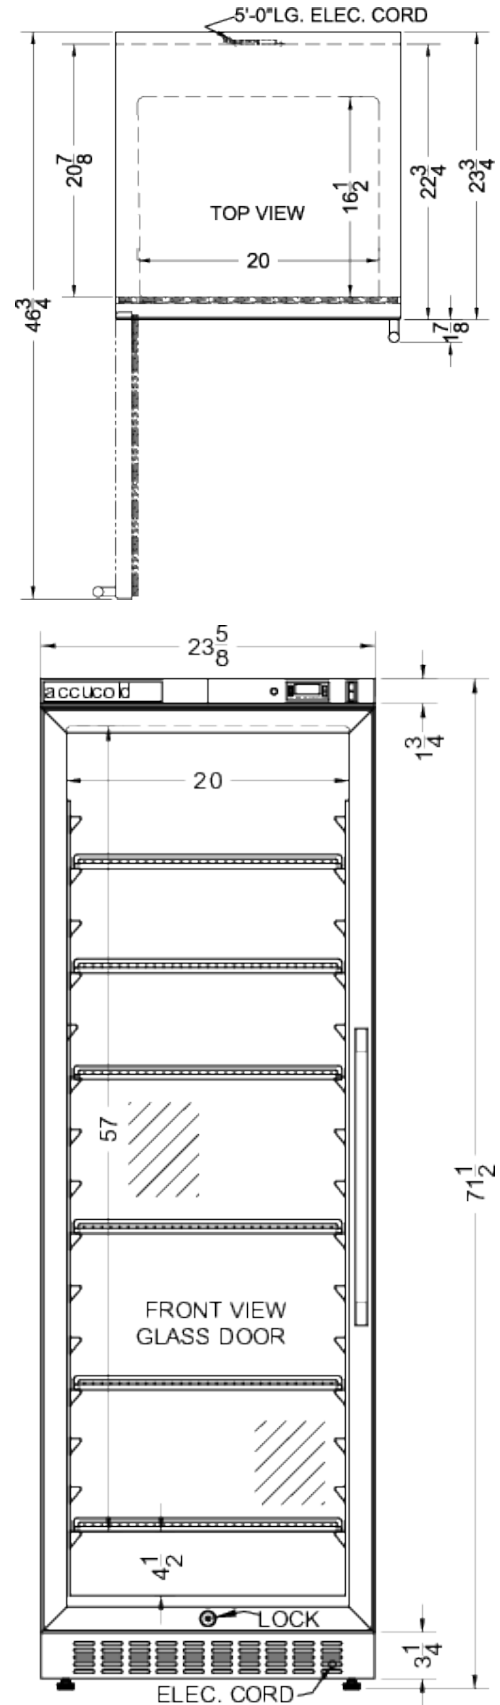

# PTHC155GLHD

71.5" x 23.63" x 23.75" (H x W x D)

Single chamber passive heating blanket warmer with a self-closing glass door, stainless steel interior, digital thermostat, black cabinet, and lock

## PTHC155GLHD Specifications:

Overview	
Height of Cabinet	71.5" (182 cm)
Width	23.63" (60 cm)
Depth	23.75" (60 cm)
Depth with Handle	25.63" (65 cm)
Depth with door at 90°	46.75" (119 cm)
Capacity	12.17 cu.ft. (345 L)
Door	Glass
Cabinet	Black
US Electrical Safety	ETL
Canadian Electrical Safety	ETL-C
Amps	5.5
Voltage/Frequency	115 V AC/60 Hz
Weight	200.0 lbs. (91 kg)
Shipping Weight	257.5 lbs. (117 kg)
Parts & Labor Warranty	1 Year
UPC	761101074054
Warming Cabinet	
Door Swing	LHD
Reversible	No
Adjustable Shelves	Yes
Shelf Type	Chrome
Shelf Qty	6
Thermostat Type	Digital
Interior Height	57.0" (145 cm)
Interior Width	20.0" (51 cm)
Interior Depth	16.5" (42 cm)
Dolly	Optional
Temperature Range	90 to 140°F