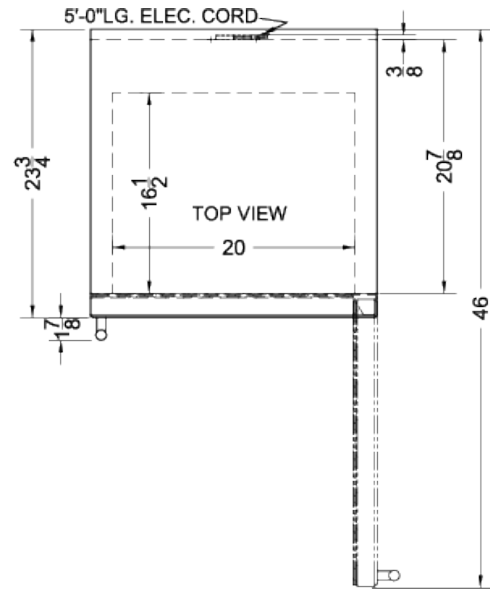

PTHC125G

60" x 23.63" x 23.75" (H x W x D)

Single chamber passive heating blanket warmer with a self-closing glass door, stainless steel interior, digital thermostat, stainless steel cabinet, and lock

Highlights:

PTHC125G Specifications:

Overview	
Nominal Height	60.0" (152 cm)
Height of Cabinet	60.0" (152 cm)
Nominal Width	24.0" (61 cm)
Width	23.63" (60 cm)
Nominal Depth	24.0" (61 cm)
Depth	23.75" (60 cm)
Depth with Handle	25.63" (65 cm)
Depth with door at 90°	46.0" (117 cm)
Capacity	10.57 cu.ft. (299 L)
Door	Glass
Cabinet	Stainless Steel
US Electrical Safety	ETL
Canadian Electrical Safety	ETL-C
Amps	5.5
Voltage/Frequency	115 V AC/60 Hz
Weight	160.0 lbs. (73 kg)
Parts & Labor Warranty	1 Year
UPC	761101066127
Warming Cabinet	
Door Swing	RHD
Reversible	No
Adjustable Shelves	Yes
Shelf Type	Chrome
Shelf Qty	4
Thermostat Type	Digital
Interior Height	45.25" (115 cm)
Interior Width	20.0" (51 cm)
Interior Depth	16.5" (42 cm)
Dolly	Optional
Temperature Range	90 to 140°F