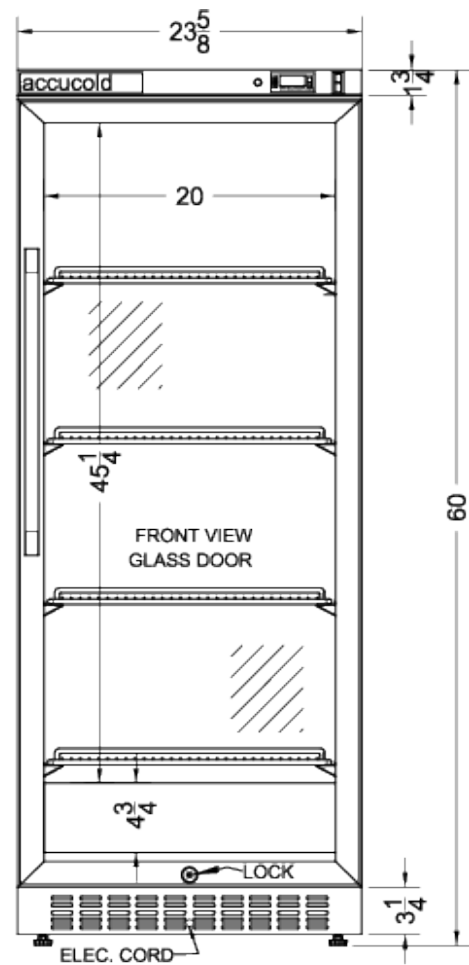

PTHC125G

60" x 23.63" x 23.75" (H x W x D)

Single chamber passive heating blanket warmer with a self-closing glass door, stainless steel interior, digital thermostat, stainless steel cabinet, and lock

Highlights:

PTHC125G Specifications:

Overview	
Nominal Height	60.0" (152 cm)
Height of Cabinet	60.0" (152 cm)
Nominal Width	24.0" (61 cm)
Width	23.63" (60 cm)
Nominal Depth	24.0" (61 cm)
Depth	23.75" (60 cm)
Depth with Handle	25.63" (65 cm)
Depth with door at 90°	46.0" (117 cm)
Capacity	10.57 cu.ft. (299 L)
Door	Glass
Cabinet	Stainless Steel
US Electrical Safety	ETL
Canadian Electrical Safety	ETL-C
Amps	5.5
Voltage/Frequency	115 V AC/60 Hz
Weight	160.0 lbs. (73 kg)
Parts & Labor Warranty	1 Year
UPC	761101066127
Warming Cabinet	
Door Swing	RHD
Reversible	No
Adjustable Shelves	Yes
Shelf Type	Chrome
Shelf Qty	4
Thermostat Type	Digital
Interior Height	45.25" (115 cm)
Interior Width	20.0" (51 cm)
Interior Depth	16.5" (42 cm)
Dolly	Optional
Temperature Range	90 to 140°F