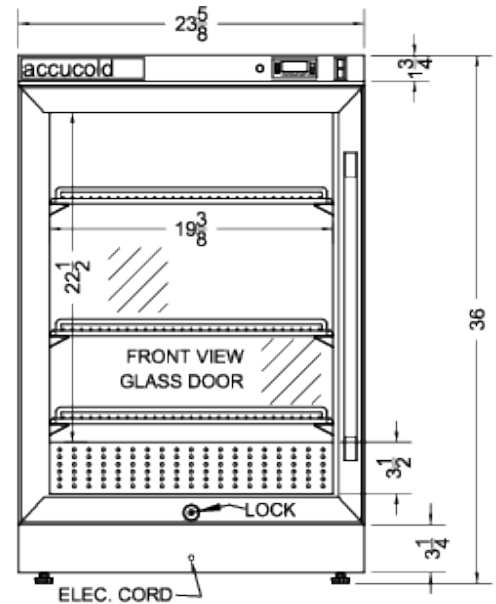

PTHC65GCSSLHD

36" x 23.63" x 23.5" (H x W x D)

Single chamber passive heating blanket warmer with stainless steel cabinet, glass door, stainless steel interior, digital thermostat, and lock

Highlights:

Designed and assembled in the USA

PTHC65GCSSLHD Specifications:

Overview	
Height of Cabinet	36.0" (91 cm)
Width	23.63" (60 cm)
Depth	23.5" (60 cm)
Depth with Handle	25.38" (64 cm)
Depth with door at 90°	46.0" (117 cm)
Capacity	4.57 cu.ft. (129 L)
Door	Glass
Cabinet	Stainless Steel
US Electrical Safety	ETL
Canadian Electrical Safety	ETL-C
Amps	5.5
Voltage/Frequency	115 V AC/60 Hz
Weight	145.0 lbs. (66 kg)
Shipping Weight	150.0 lbs. (68 kg)
Parts & Labor Warranty	1 Year
UPC	761101074047
Warming Cabinet	
Door Swing	LHD
Reversible	No
Adjustable Shelves	Yes
Shelf Type	Chrome
Shelf Qty	3
Thermostat Type	Digital
Interior Height	22.5" (57 cm)
Interior Width	19.38" (49 cm)
Interior Depth	17.38" (44 cm)
Level Legs	4
Dolly	Optional
Temperature Range	90 to 140°F