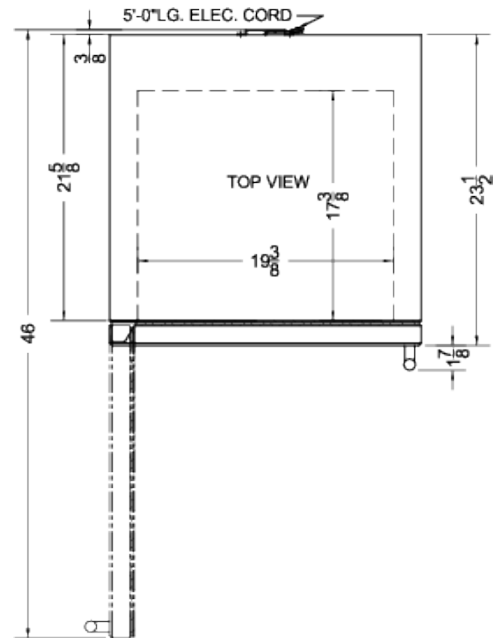

PTHC65GCSSLHD

36" x 23.63" x 23.5" (H x W x D)

Single chamber passive heating blanket warmer with stainless steel cabinet, glass door, stainless steel interior, digital thermostat, and lock

Highlights:

Designed and assembled in the USA

PTHC65GCSSLHD Specifications:

Overview	
Height of Cabinet	36.0" (91 cm)
Width	23.63" (60 cm)
Depth	23.5" (60 cm)
Depth with Handle	25.38" (64 cm)
Depth with door at 90°	46.0" (117 cm)
Capacity	4.57 cu.ft. (129 L)
Door	Glass
Cabinet	Stainless Steel
US Electrical Safety	ETL
Canadian Electrical Safety	ETL-C
Amps	5.5
Voltage/Frequency	115 V AC/60 Hz
Weight	145.0 lbs. (66 kg)
Shipping Weight	150.0 lbs. (68 kg)
Parts & Labor Warranty	1 Year
UPC	761101074047
Warming Cabinet	
Door Swing	LHD
Reversible	No
Adjustable Shelves	Yes
Shelf Type	Chrome
Shelf Qty	3
Thermostat Type	Digital
Interior Height	22.5" (57 cm)
Interior Width	19.38" (49 cm)
Interior Depth	17.38" (44 cm)
Level Legs	4
Dolly	Optional
Temperature Range	90 to 140°F