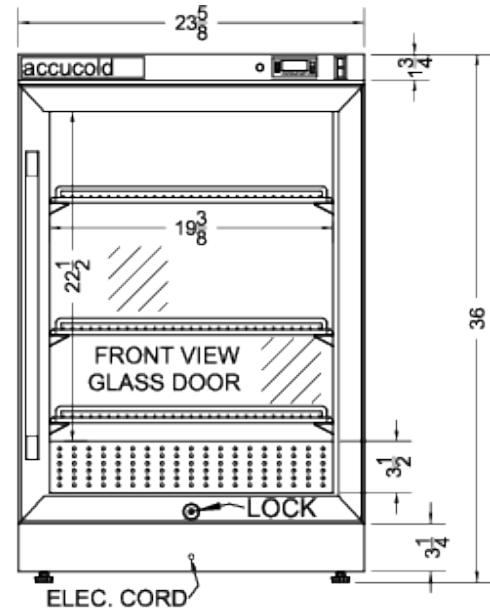

PTHC65GCSS

36" x 23.63" x 23.5" (H x W x D)

Single chamber passive heating blanket warmer with stainless steel cabinet, glass door, stainless steel interior, digital thermostat, and lock

Highlights:

Designed and assembled in the USA

PTHC65GCSS Specifications:

Overview	
Height of Cabinet	36.0" (91 cm)
Width	23.63" (60 cm)
Depth	23.5" (60 cm)
Depth with Handle	25.38" (64 cm)
Depth with door at 90°	46.0" (117 cm)
Capacity	4.57 cu.ft. (129 L)
Door	Glass
Cabinet	Stainless Steel
US Electrical Safety	ETL
Canadian Electrical Safety	ETL-C
Amps	5.5
Voltage/Frequency	115 V AC/60 Hz
Weight	145.0 lbs. (66 kg)
Shipping Weight	150.0 lbs. (68 kg)
Parts & Labor Warranty	1 Year
UPC	761101074030
Warming Cabinet	
Door Swing	RHD
Reversible	Yes
Adjustable Shelves	Yes
Shelf Type	Chrome
Shelf Qty	3
Thermostat Type	Digital
Interior Height	22.5" (57 cm)
Interior Width	19.38" (49 cm)
Interior Depth	17.38" (44 cm)
Level Legs	4
Dolly	Optional
Temperature Range	90 to 140°F