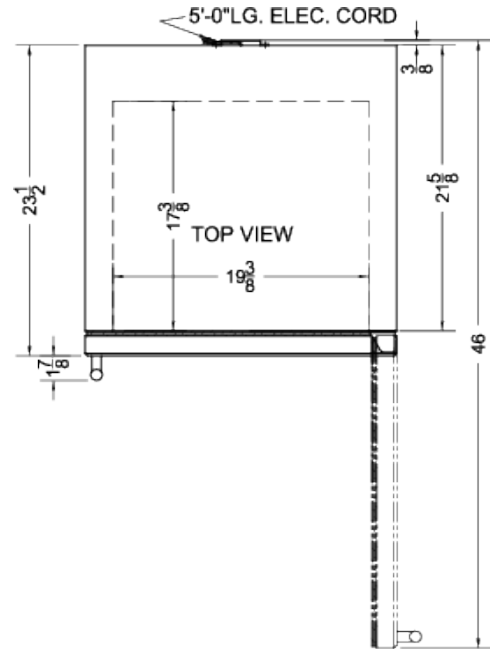

PTHC65GCSS

36" x 23.63" x 23.5" (H x W x D)

Single chamber passive heating blanket warmer with stainless steel cabinet, glass door, stainless steel interior, digital thermostat, and lock

Highlights:

Designed and assembled in the USA

PTHC65GCSS Specifications:

Overview	
Height of Cabinet	36.0" (91 cm)
Width	23.63" (60 cm)
Depth	23.5" (60 cm)
Depth with Handle	25.38" (64 cm)
Depth with door at 90°	46.0" (117 cm)
Capacity	4.57 cu.ft. (129 L)
Door	Glass
Cabinet	Stainless Steel
US Electrical Safety	ETL
Canadian Electrical Safety	ETL-C
Amps	5.5
Voltage/Frequency	115 V AC/60 Hz
Weight	145.0 lbs. (66 kg)
Shipping Weight	150.0 lbs. (68 kg)
Parts & Labor Warranty	1 Year
UPC	761101074030
Warming Cabinet	
Door Swing	RHD
Reversible	Yes
Adjustable Shelves	Yes
Shelf Type	Chrome
Shelf Qty	3
Thermostat Type	Digital
Interior Height	22.5" (57 cm)
Interior Width	19.38" (49 cm)
Interior Depth	17.38" (44 cm)
Level Legs	4
Dolly	Optional
Temperature Range	90 to 140°F