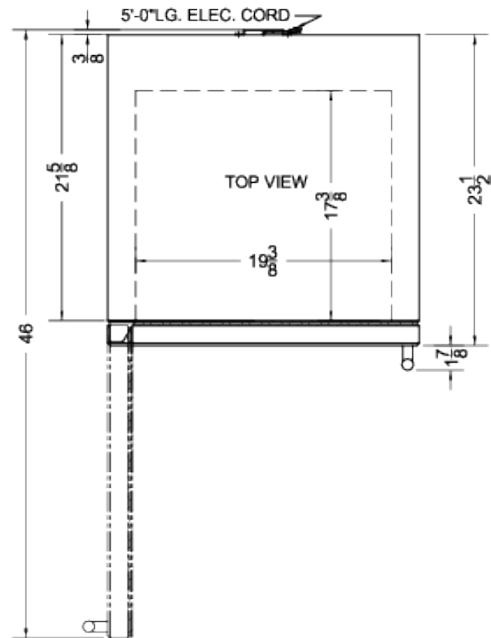

# PTHC65GLHD

36" x 23.63" x 23.5" (H x W x D)

Single chamber passive heating blanket warmer with glass door, stainless steel interior and exterior, digital thermostat, and lock

### PTHC65GLHD Specifications:

Overview	
Nominal Height	36.0" (91 cm)
Height of Cabinet	36.0" (91 cm)
Nominal Width	24.0" (61 cm)
Width	23.63" (60 cm)
Nominal Depth	24.0" (61 cm)
Depth	23.5" (60 cm)
Depth with Handle	25.38" (64 cm)
Depth with door at 90°	46.0" (117 cm)
Capacity	4.57 cu.ft. (129 L)
Door	Glass
Cabinet	Stainless Steel
US Electrical Safety	ETL
Canadian Electrical Safety	ETL-C
Amps	5.5
Voltage/Frequency	115 V AC/60 Hz
Weight	140.0 lbs. (64 kg)
Parts & Labor Warranty	1 Year
UPC	761101074023
Warming Cabinet	
Door Swing	LHD
Reversible	No
Adjustable Shelves	Yes
Shelf Type	Chrome
Shelf Qty	3
Thermostat Type	Digital
Interior Height	22.5" (57 cm)
Interior Width	19.38" (49 cm)
Interior Depth	17.38" (44 cm)
Level Legs	4
Dolly	Optional
Temperature Range	90 to 140°F