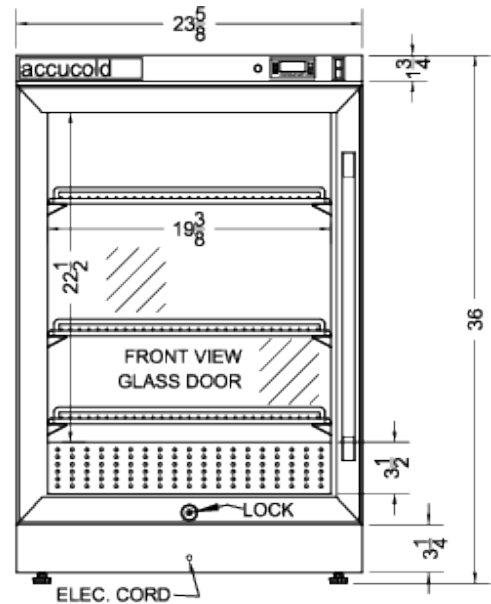

# PTHC65GLHD

36" x 23.63" x 23.5" (H x W x D)

Single chamber passive heating blanket warmer with glass door, stainless steel interior and exterior, digital thermostat, and lock

### PTHC65GLHD Specifications:

Overview	
Nominal Height	36.0" (91 cm)
Height of Cabinet	36.0" (91 cm)
Nominal Width	24.0" (61 cm)
Width	23.63" (60 cm)
Nominal Depth	24.0" (61 cm)
Depth	23.5" (60 cm)
Depth with Handle	25.38" (64 cm)
Depth with door at 90°	46.0" (117 cm)
Capacity	4.57 cu.ft. (129 L)
Door	Glass
Cabinet	Stainless Steel
US Electrical Safety	ETL
Canadian Electrical Safety	ETL-C
Amps	5.5
Voltage/Frequency	115 V AC/60 Hz
Weight	140.0 lbs. (64 kg)
Parts & Labor Warranty	1 Year
UPC	761101074023
Warming Cabinet	
Door Swing	LHD
Reversible	No
Adjustable Shelves	Yes
Shelf Type	Chrome
Shelf Qty	3
Thermostat Type	Digital
Interior Height	22.5" (57 cm)
Interior Width	19.38" (49 cm)
Interior Depth	17.38" (44 cm)
Level Legs	4
Dolly	Optional
Temperature Range	90 to 140°F