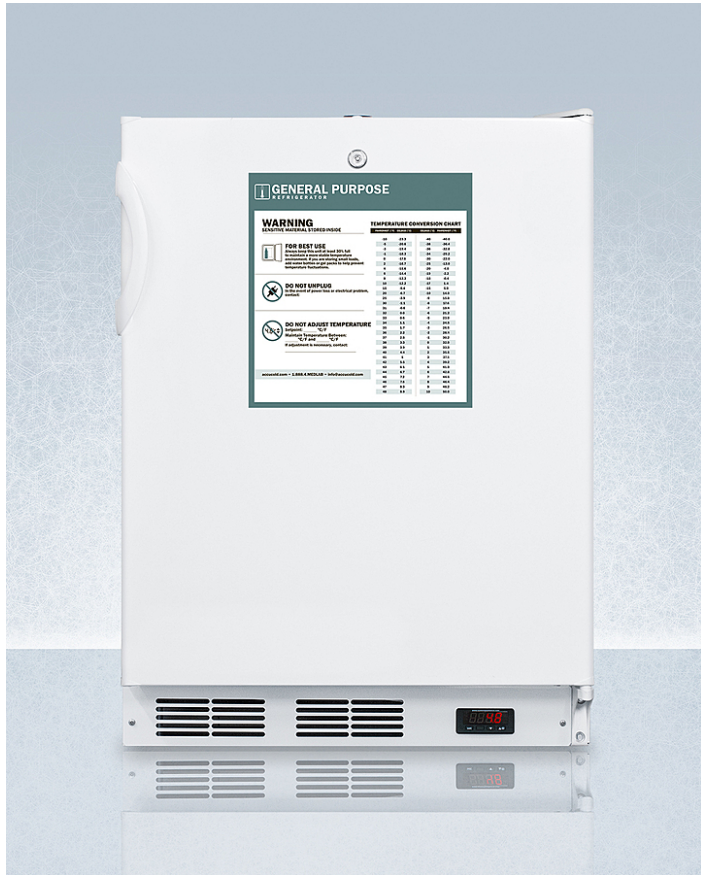

FF7LWBIADAGP

32.25" x 23.63" x 23.5" (H x W x D)

ADA compliant built-in undercounter all-refrigerator for general purpose and commercial use, with lock, auto defrost operation, internal fan, digital thermostat, and white exterior

Highlights:

Commercially approved for use in foodservice establishments

32" height allows installation under lower ADA compliant counters

Factory-installed lock provides security you can count on

Product Features:

Healthcare refrigerator	Designed for general purpose storage in institutional facilities
ADA compliant	32 inch height fits under standard ADA counters
Commercially approved	ETL-S listed to NSF-7 Standards for use in commercial establishments
Slim undercounter dimensions	Less than 24 inches wide with a full 5.5 c.f. capacity
Built-in capable	Make the best use of space by installing your appliance under the counter and flush with other cabinets
Internal fan	Internal fan ensures the interior is evenly cooled from top to bottom
Fully finished white cabinet	Allows the unit to be used freestanding
Factory installed lock	Keyed lock for a secure interior
Reversible door	User-reversible door swing for added flexibility