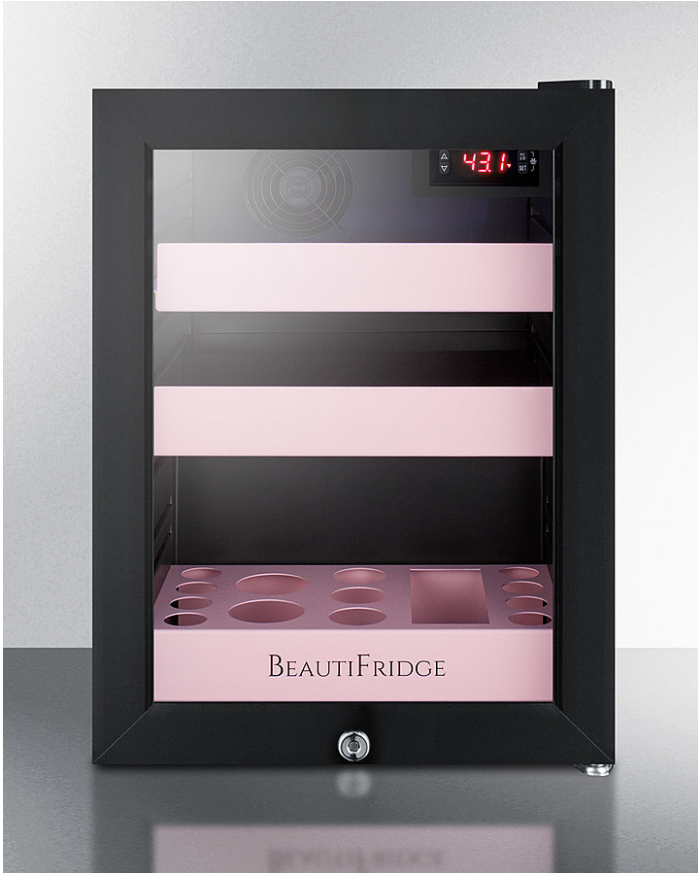

# LX114LP

19.25" x 13.75" x 17.25" (H x W x D)

BeautiFridge compact cosmetics cooler with glass door, black cabinet, lock, matte blush pink shelves, and digital controls set for the storage of beauty products

### Highlights:

Perfectly sized to fit into bathroom fixtures, powder rooms, or vanity tables

Adjustable digital controls specially set to run at the proper storage temperature for most beauty products

Removable storage trays feature in a matte blush finish

### Product Features:

Specially designed for cosmetic storage	Warmer temperature setting via digital controls allow the perfect storage conditions for high value creams, cosmetics, and perfumes
Ideal storage temperature	Operates between 42° and 65°F to keep cosmetics properly cooled
Digital thermostat	Adjustable thermostat located inside to prevent unsupervised temperature changes
Compact dimensions	Less than 14" wide and 18" deep to allow for placement on vanities, countertops, and similar spaces
Double pane tempered glass door	Heat resistant design provides clear view of stored products
Automatic defrost	No-frost convenience for reduced user maintenance
Factory installed lock	Keyed lock for a secure interior, with 2 keys included
Adjustable shelves in a matte blush pink finish	Two powder-coated metal shelves can be placed in a variety of positions for optimum storage, with a versatile design that allows you to display the high shelf lip or reverse to show more of your stored items
Bottle shelf	Lower shelf features a variety of cutout sizes for upright storage of serums, creams, and similar cosmetics