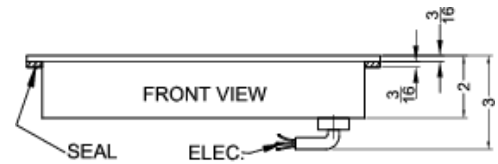

CR2B15T1B Specifications:

| Overview | |
|----------------------------|------------------|
| Nominal Height | 2.0" (5 cm) |
| Height of Cabinet | 2.0" (5 cm) |
| Nominal Width | 12.0" (30 cm) |
| Width | 11.38" (29 cm) |
| Nominal Depth | 21.0" (53 cm) |
| Depth | 20.5" (52 cm) |
| Cabinet | Black |
| US Electrical Safety | ETL |
| Canadian Electrical Safety | ETL-C |
| Amps | 25.0 |
| Voltage/Frequency | 115 V AC/60 Hz |
| Weight | 10.0 lbs. (5 kg) |
| Parts & Labor Warranty | 1 Year |
| UPC | 761101053271 |
| Electric Cooktop | |
| Heating Type | Radiant |
| Surface | Glass |
| Element Type | Glasstop |
| Number of Elements | 2 |
| Controls | Digital |
| Cooking Timer | Yes |
| Countertop Cutout Height | 5.9" (15 cm) |
| Countertop Cutout Width | 10.75" (27 cm) |
| Countertop Cutout Depth | 19.9" (51 cm) |
| Power Source | 115V |
| Element #1 Size | 5.5" (14 cm) |
| Element #1 Wattage | 1200.0 |
| Element #2 Size | 5.5" (14 cm) |
| Element #2 Wattage | 1200.0 |
| Power Cord Included | No |
| Auto Shutoff Time | 2 Hours |