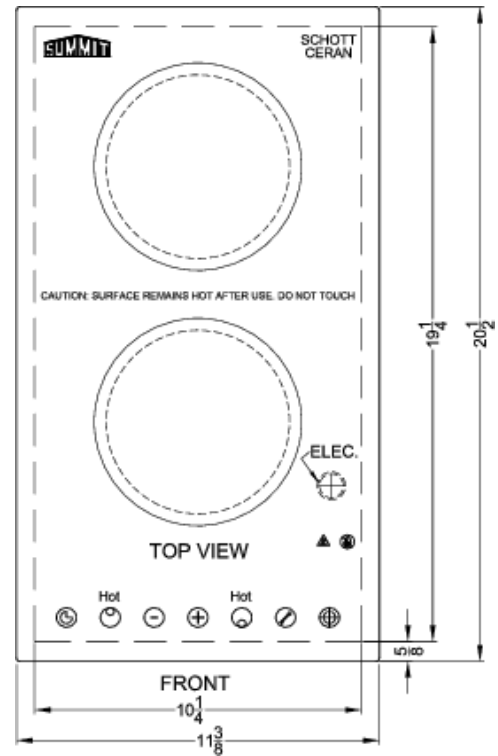

CR2B15T1B

2" x 11.38" x 20.5" (H x W x D)

115V 2-burner cooktop in jet black glass with digital touch controls, 2400W

Highlights:

Two-burner 2400W electric cooktop with 115V operation

Intuitive touch controls for smarter cooking

CR2B15T1B Specifications:

| Overview | |
|----------------------------|------------------|
| Nominal Height | 2.0" (5 cm) |
| Height of Cabinet | 2.0" (5 cm) |
| Nominal Width | 12.0" (30 cm) |
| Width | 11.38" (29 cm) |
| Nominal Depth | 21.0" (53 cm) |
| Depth | 20.5" (52 cm) |
| Cabinet | Black |
| US Electrical Safety | ETL |
| Canadian Electrical Safety | ETL-C |
| Amps | 25.0 |
| Voltage/Frequency | 115 V AC/60 Hz |
| Weight | 10.0 lbs. (5 kg) |
| Parts & Labor Warranty | 1 Year |
| UPC | 761101053271 |
| Electric Cooktop | |
| Heating Type | Radiant |
| Surface | Glass |
| Element Type | Glasstop |
| Number of Elements | 2 |
| Controls | Digital |
| Cooking Timer | Yes |
| Countertop Cutout Height | 5.9" (15 cm) |
| Countertop Cutout Width | 10.75" (27 cm) |
| Countertop Cutout Depth | 19.9" (51 cm) |
| Power Source | 115V |
| Element #1 Size | 5.5" (14 cm) |
| Element #1 Wattage | 1200.0 |
| Element #2 Size | 5.5" (14 cm) |
| Element #2 Wattage | 1200.0 |
| Power Cord Included | No |
| Auto Shutoff Time | 2 Hours |