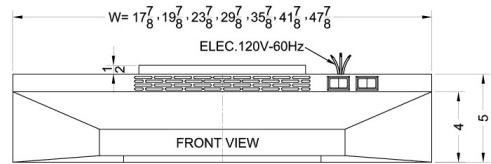

White finish and contemporary styling

Product Features:

18" width	Designed to match 18 inch wide cooking surfaces; also available in 20, 24, 30, and 36 inch widths
Convertible range hood	Use top or rear venting or convert into non-vented recirculating mode
White finish	Black, bisque, and stainless steel also available
Two-speed fan	Variable speed for more ventilation options
Light	Switchable light offers more convenience in your kitchen
Aluminum-charcoal filter	Provides thorough filtering to reduce odors
Made in the USA	Solidly constructed for years of use
More sizes available	Additional sizes can be specially ordered (minimums apply)

H1618W Specifications:

Overview	
Height of Cabinet	5.0" (13 cm)
Width	17.88" (45 cm)
Depth	18.0" (46 cm)
Cabinet	White
US Electrical Safety	UL
Canadian Electrical Safety	ULC
Voltage/Frequency	115 V AC/60 Hz
Weight	15.0 lbs. (7 kg)
Shipping Weight	17.0 lbs. (8 kg)
Parts & Labor Warranty	1 Year
UPC	761101044835

MODEL NO.	WIDTH
H1618	17 7/8"
H1620	19 7/8"
H1624	23 7/8"
H1630	29 7/8"
H1636	35 7/8"
H1642SS	41 7/8"
H1648SS	47 7/8"