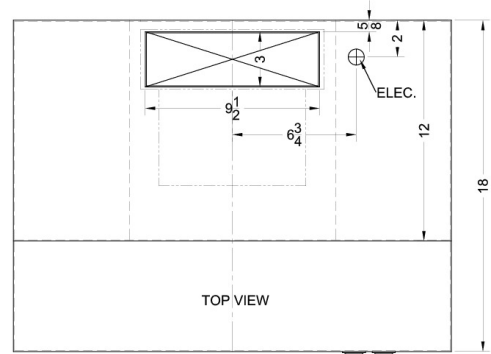

H1618W Specifications:

Overview	
Height of Cabinet	5.0" (13 cm)
Width	17.88" (45 cm)
Depth	18.0" (46 cm)
Cabinet	White
US Electrical Safety	UL
Canadian Electrical Safety	ULC
Voltage/Frequency	115 V AC/60 Hz
Weight	15.0 lbs. (7 kg)
Shipping Weight	17.0 lbs. (8 kg)
Parts & Labor Warranty	1 Year
UPC	761101044835

MODEL NO.	WIDTH
H1618	17 7/8"
H1620	19 7/8"
H1624	23 7/8"
H1630	29 7/8"
H1636	35 7/8"
H1642SS	41 7/8"
H1648SS	47 7/8"