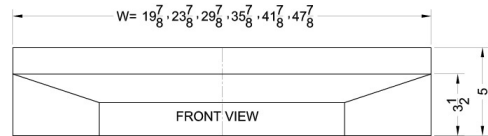

Shell30SS

5" x 30" x 18" (H x W x D)

30" wide shell hood in stainless steel

Highlights:

30" wide shell hood to match 30" ranges

Stainless steel finish for lasting durability

Made in the USA

Product Features:

30 inch width	Designed to match 30 inch ranges; also available in 20, 24, and 36 inch widths
No electrical components	Shell hoods do not include light or fan
Stainless steel finish	White, black, and stainless steel shell hoods also available in same size
Made in the USA	Solidly constructed for years of use
More sizes available	Additional sizes can be specially ordered (minimums apply)

Shell30SS Specifications:

Overview	
Height of Cabinet	5.0" (13 cm)
Width	30.0" (76 cm)
Depth	18.0" (46 cm)
Cabinet	Stainless Steel
Weight	10.0 lbs. (5 kg)
Shipping Weight	15.5 lbs. (7 kg)
Parts & Labor Warranty	1 Year
UPC	761101019956

MODEL NO.	WIDTH
SHELL20	19 7/8"
SHELL24	23 7/8"
SHELL30	29 7/8"
SHELL36	35 7/8"
SHELL42SS	41 7/8"
SHELL48SS	47 7/8"