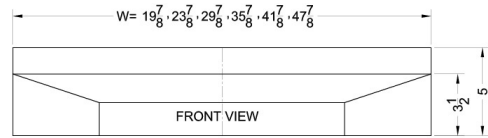

Shell20B

5" x 20" x 18" (H x W x D)

20 inch wide shell hood in black

Highlights:

20 inch shell hood to match slim apartment sized ranges

Black finish and contemporary styling

No electrical components included

Product Features:

No electrical components	Shell hoods do not include light or fan
20 inch width	Designed to match 20 inch ranges; also available in 24, 30, and 36 inch widths
Black finish	White, bisque, and stainless steel shell hoods also available in same size
Made in the U.S.A.	Solid construction priced at great value
More sizes available	Additional sizes can be specially ordered (minimums apply)

Shell20B Specifications:

Overview	
Height of Cabinet	5.0" (13 cm)
Width	20.0" (51 cm)
Depth	18.0" (46 cm)
Cabinet	Black
Weight	10.0 lbs. (5 kg)
Shipping Weight	8.0 lbs. (4 kg)
Parts & Labor Warranty	1 Year
UPC	761101010779

MODEL NO.	WIDTH
SHELL20	19 7/8"
SHELL24	23 7/8"
SHELL30	29 7/8"
SHELL36	35 7/8"
SHELL42SS	41 7/8"
SHELL48SS	47 7/8"