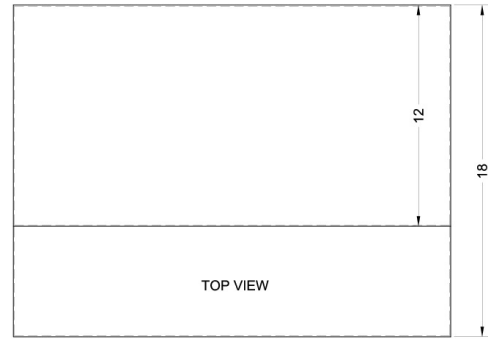

Shell20B

5" x 20" x 18" (H x W x D)

20 inch wide shell hood in black

Highlights:

20 inch shell hood to match slim apartment sized ranges

Black finish and contemporary styling

No electrical components included

Product Features:

No electrical components	Shell hoods do not include light or fan
20 inch width	Designed to match 20 inch ranges; also available in 24, 30, and 36 inch widths
Black finish	White, bisque, and stainless steel shell hoods also available in same size
Made in the U.S.A.	Solid construction priced at great value
More sizes available	Additional sizes can be specially ordered (minimums apply)

Shell20B Specifications:

Overview	
Height of Cabinet	5.0" (13 cm)
Width	20.0" (51 cm)
Depth	18.0" (46 cm)
Cabinet	Black
Weight	10.0 lbs. (5 kg)
Shipping Weight	8.0 lbs. (4 kg)
Parts & Labor Warranty	1 Year
UPC	761101010779

MODEL NO.	WIDTH
SHELL20	19 7/8"
SHELL24	23 7/8"
SHELL30	29 7/8"
SHELL36	35 7/8"
SHELL42SS	41 7/8"
SHELL48SS	47 7/8"