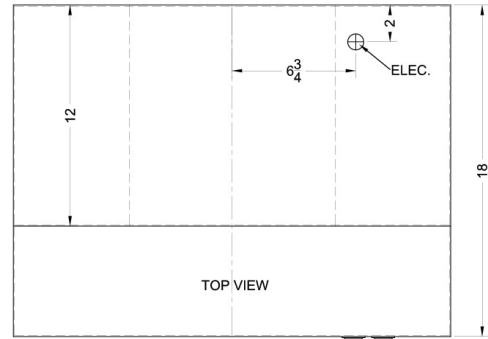

H1736SS

5" x 36" x 18" (H x W x D)

36 inch wide ductless range hood in stainless steel finish

Highlights:

36" wide shell hood to match 36" ranges

Designed for ductless (recirculating) operation

Features include two-speed fan, switchable light, and combination aluminum-charcoal filter

H1736SS Specifications:

Overview	
Height of Cabinet	5.0" (13 cm)
Width	36.0" (91 cm)
Depth	18.0" (46 cm)
Cabinet	Stainless Steel
Weight	15.0 lbs. (7 kg)
Shipping Weight	17.0 lbs. (8 kg)
Parts & Labor Warranty	1 Year
UPC	761101000459

MODEL NO.	WIDTH
1700x20	19 7/8"
1700x24	23 7/8"
1700x30	29 7/8"
1700x36	35 7/8"