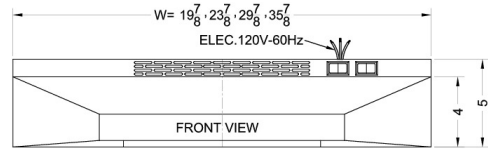

H1736SS

5" x 36" x 18" (H x W x D)

36 inch wide ductless range hood in stainless steel finish

Highlights:

36" wide shell hood to match 36" ranges

Designed for ductless (recirculating) operation

Features include two-speed fan, switchable light, and combination aluminum-charcoal filter

Product Features:

36 inch width	Designed to match 36 inch ranges; also available in 20, 24, and 30 inch widths
Ductless range hood	Use for recirculating operation
Stainless steel finish	White and black hoods also available in this size and series
Two-speed fan	Variable speed for more ventilation options
Light	Switchable light offers more convenience in your kitchen
Aluminum-charcoal filter	Provides thorough filtering to reduce odors
Made in the USA	Solidly constructed for years of use
More sizes available	Additional sizes can be specially ordered (minimums apply)

H1736SS Specifications:

Overview	
Height of Cabinet	5.0" (13 cm)
Width	36.0" (91 cm)
Depth	18.0" (46 cm)
Cabinet	Stainless Steel
Weight	15.0 lbs. (7 kg)
Shipping Weight	17.0 lbs. (8 kg)
Parts & Labor Warranty	1 Year
UPC	761101000459

MODEL NO.	WIDTH
1700x20	19 7/8"
1700x24	23 7/8"
1700x30	29 7/8"
1700x36	35 7/8"