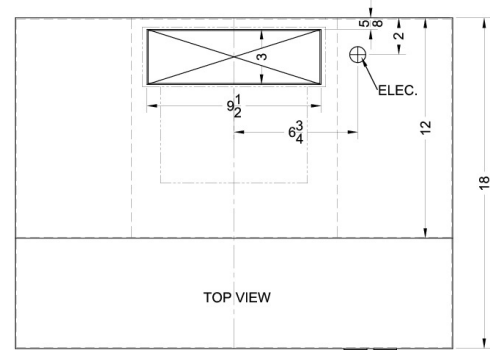

H1630SS Specifications:

Overview	
Height of Cabinet	5.0" (13 cm)
Width	30.0" (76 cm)
Depth	18.0" (46 cm)
Cabinet	Stainless Steel
Voltage/Frequency	115 V AC/60 Hz
Weight	15.0 lbs. (7 kg)
Shipping Weight	17.0 lbs. (8 kg)
Parts & Labor Warranty	1 Year
UPC	761101007892

MODEL NO.	WIDTH
1600EZVx20	19 7/8"
1600EZVx24	23 7/8"
1600EZVx30	29 7/8"
1600EZVx36	35 7/8"