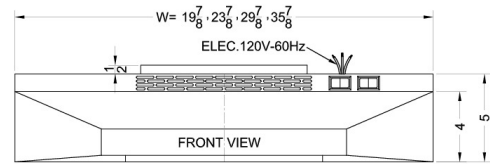

H1630SS

5" x 30" x 18" (H x W x D)

30 inch wide convertible range hood for ducted or ductless use in stainless steel finish

Highlights:

30" wide range hood to match 30" ranges

Convertible from top or rear venting into non-vented recirculating mode

Stainless steel finish for lasting durability

Product Features:

30 inch width	Designed to match 30 inch ranges; also available in 20, 24, and 36 inch widths
Convertible range hood	Use top or rear venting or convert into non-vented recirculating mode
Stainless steel finish	White, black, and bisque hoods also available in same size
Aluminum-charcoal filter	Provides thorough filtering to reduce odors
Two-speed fan	Variable speed for more ventilation options
Light	Switchable light offers more convenience in your kitchen
Made in the USA	Solidly constructed for years of use
More sizes available	Additional sizes can be specially ordered (minimums apply)

H1630SS Specifications:

Overview	
Height of Cabinet	5.0" (13 cm)
Width	30.0" (76 cm)
Depth	18.0" (46 cm)
Cabinet	Stainless Steel
Voltage/Frequency	115 V AC/60 Hz
Weight	15.0 lbs. (7 kg)
Shipping Weight	17.0 lbs. (8 kg)
Parts & Labor Warranty	1 Year
UPC	761101007892

MODEL NO.	WIDTH
1600EZVx20	19 7/8"
1600EZVx24	23 7/8"
1600EZVx30	29 7/8"
1600EZVx36	35 7/8"