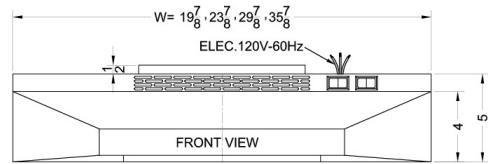

H1630B

5" x 30" x 18" (H x W x D)

30 inch wide convertible range hood for ducted or ductless use in black finish

Highlights:

30" wide range hood to match 30" ranges

Convertible from top or rear venting into non-vented recirculating mode

Features include two-speed fan, switchable light, and combination aluminum-charcoal filter

Product Features:

30 inch width	Designed to match 30 inch ranges; also available in 20, 24, and 36 inch widths
Convertible range hood	Use top or rear venting or convert into non-vented recirculating mode
Black finish	White, bisque, and stainless steel also available in same size
Two-speed fan	Variable speed for more ventilation options
Light	Switchable light offers more convenience in your kitchen
Aluminum-charcoal filter	Provides thorough filtering to reduce odors
Made in the USA	Solidly constructed for years of use
More sizes available	Additional sizes can be specially ordered (minimums apply)

H1630B Specifications:

Overview	
Height of Cabinet	5.0" (13 cm)
Width	30.0" (76 cm)
Depth	18.0" (46 cm)
Cabinet	Black
Voltage/Frequency	115 V AC/60 Hz
Weight	15.0 lbs. (7 kg)
Shipping Weight	17.0 lbs. (8 kg)
Parts & Labor Warranty	1 Year
UPC	761101007885

MODEL NO.	WIDTH
1600EZVx20	19 7/8"
1600EZVx24	23 7/8"
1600EZVx30	29 7/8"
1600EZVx36	35 7/8"