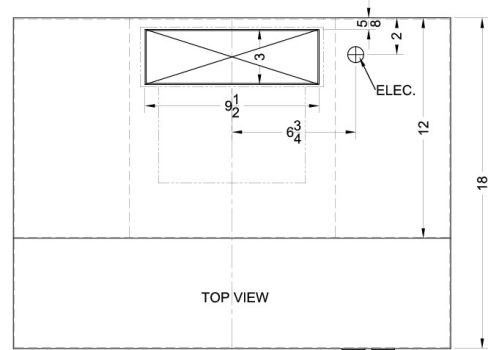

H1630B

5" x 30" x 18" (H x W x D)

30 inch wide convertible range hood for ducted or ductless use in black finish

Highlights:

30" wide range hood to match 30" ranges

Convertible from top or rear venting into non-vented recirculating mode

H1630B Specifications:

Overview	
Height of Cabinet	5.0" (13 cm)
Width	30.0" (76 cm)
Depth	18.0" (46 cm)
Cabinet	Black
Voltage/Frequency	115 V AC/60 Hz
Weight	15.0 lbs. (7 kg)
Shipping Weight	17.0 lbs. (8 kg)
Parts & Labor Warranty	1 Year
UPC	761101007885

MODEL NO.	WIDTH
1600EZVx20	19 7/8"
1600EZVx24	23 7/8"
1600EZVx30	29 7/8"
1600EZVx36	35 7/8"