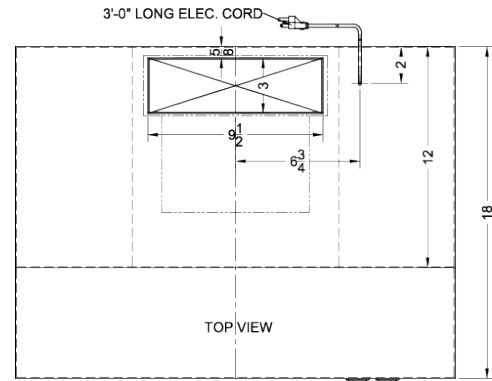

## H1620PTCRDSS Specifications:

Overview	
Height of Cabinet	5.0" (13 cm)
Width	20.0" (51 cm)
Depth	18.0" (46 cm)
Cabinet	Stainless Steel
US Electrical Safety	UL
Amps	1.9
Voltage/Frequency	115 V AC/60 Hz
Weight	15.0 lbs. (7 kg)
Shipping Weight	17.0 lbs. (8 kg)
Parts & Labor Warranty	1 Year
UPC	761101076362
Range Hood	
Installation	Under Cabinet
Venting	Convertible
Controls	Push Button
Number of Fan Speeds	2

MODEL NO.	WIDTH
H1618PTC	17 7/8"
H1620PTC	19 7/8"
H1624PTC	23 7/8"
H1630PTC	29 7/8"
H1636PTC	35 7/8"
H1642SSPTC	41 7/8"
H1648SSPTC	47 7/8"