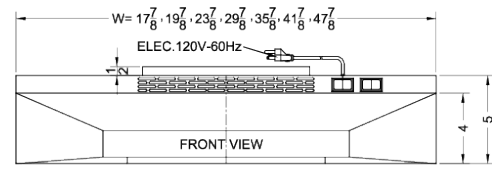

### Product Features:

20" wide design	Designed for installation with 20" wide ranges and cooktops
Cord included	Includes a pre-installed 3' long power cord with a 3-pronged plug
Stainless steel finish	Black, white, and bisque also available in same size
Convertible range hood	Use top or rear venting or convert into non-vented recirculating mode
Two-speed fan	Variable speed for more ventilation options
Light	Switchable light offers more convenience in your kitchen (bulb not included)
Aluminum-charcoal filter	Provides thorough filtering to help eliminate cooking odors
Made in the USA	Solidly constructed for years of use
More sizes available	Under cabinet hoods are available in 18", 20", 24", 30", 36", and select styles in 42" and 48"

## H1620PTCRDSS Specifications:

Overview	
Height of Cabinet	5.0" (13 cm)
Width	20.0" (51 cm)
Depth	18.0" (46 cm)
Cabinet	Stainless Steel
US Electrical Safety	UL
Amps	1.9
Voltage/Frequency	115 V AC/60 Hz
Weight	15.0 lbs. (7 kg)
Shipping Weight	17.0 lbs. (8 kg)
Parts & Labor Warranty	1 Year
UPC	761101076362
Range Hood	
Installation	Under Cabinet
Venting	Convertible
Controls	Push Button
Number of Fan Speeds	2

MODEL NO.	WIDTH
H1618PTC	17 7/8"
H1620PTC	19 7/8"
H1624PTC	23 7/8"
H1630PTC	29 7/8"
H1636PTC	35 7/8"
H1642SSPTC	41 7/8"
H1648SSPTC	47 7/8"