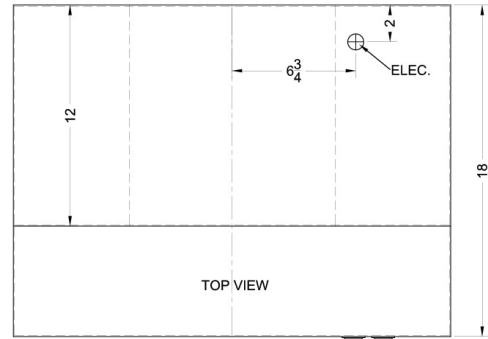

## H1720SS Specifications:

Overview	
Height of Cabinet	5.0" (13 cm)
Width	20.0" (51 cm)
Depth	18.0" (46 cm)
Cabinet	Stainless Steel
Voltage/Frequency	115 V AC/60 Hz
Weight	14.0 lbs. (6 kg)
Shipping Weight	16.0 lbs. (7 kg)
Parts & Labor Warranty	1 Year
UPC	761101000336
Range Hood	
Venting	Recirculating

MODEL NO.	WIDTH
H1720	19 7/8"
H1724	23 7/8"
H1730	29 7/8"
H1736	35 7/8"