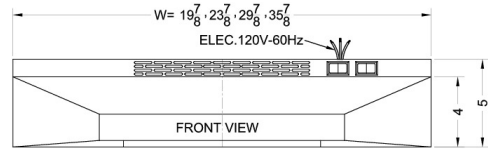

### Product Features:

20" width	Designed to match 20 inch ranges; also available in 24, 30, and 36 inch widths
Ductless range hood	Use for recirculating operation
Stainless steel finish	White and black hoods also available in this size and series
Two-speed fan	Variable speed for more ventilation options
Light	Switchable light offers more convenience in your kitchen
Aluminum-charcoal filter	Provides thorough filtering to reduce odors
Made in the USA	Solidly constructed for years of use
More sizes available	Additional sizes can be specially ordered (minimums apply)

## H1720SS Specifications:

Overview	
Height of Cabinet	5.0" (13 cm)
Width	20.0" (51 cm)
Depth	18.0" (46 cm)
Cabinet	Stainless Steel
Voltage/Frequency	115 V AC/60 Hz
Weight	14.0 lbs. (6 kg)
Shipping Weight	16.0 lbs. (7 kg)
Parts & Labor Warranty	1 Year
UPC	761101000336
Range Hood	
Venting	Recirculating

MODEL NO.	WIDTH
H1720	19 7/8"
H1724	23 7/8"
H1730	29 7/8"
H1736	35 7/8"