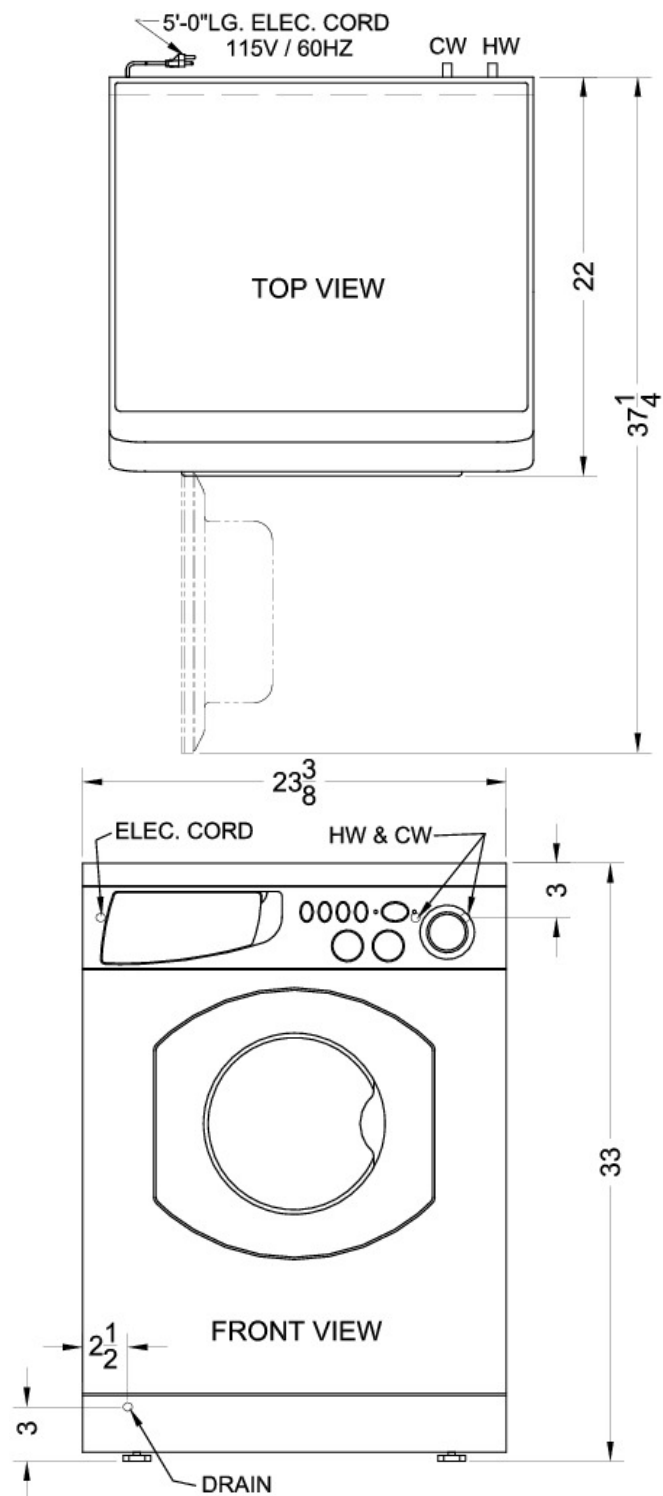

AWD129

33.5" x 23.63" x 22.0" (H x W x D)

Front-loading washer/dryer in platinum finish

Highlights:

Energy efficient design

A generous choice of wash cycles to give your clothes the most appropriate cleaning

Durable stainless steel drum handles fabric with care

Perfectly sized to fit under counters and in tight 24 inch spaces

Stainless steel drum	Durable and elegant, the stainless steel drum holds up cycle after cycle
Slim undercounter dimensions	Less than 24 inches wide to fit tight spaces
Large capacity	Washes up to 12 pounds and dries up to 8 pounds of fabric
Self-locking door	Protects your fabric and fingers with an easy-to-load door that stays closed during use
Energy efficient design	A front-loading design conserves energy, making this washer/dryer friendly to the environment and your utility bills
9 wash settings	Get the perfect wash for every load
Ultra quiet performance	Advanced sound absorbing construction makes operation as soft as a whisper
Platinum finish	Silver shaded color brings modern style to the unit
Removable detergent dispenser	Easy to clean 4-compartment dispenser

Specifications:

Height	33.5"
Width	23.63"
Depth	22.0"
Shipping Weight	172.0 lbs.
Voltage/Frequency	115 V AC/60 Hz
Energy Usage/Year	176.0 kWh/year
Canadian Electrical Safety	ULC
Amps	13.0
US Electrical Safety	UL
Depth with door at 90°	37.25"
Style	Front Loading
Door Window	true
Control Type	Dial
Max Clothes Weight per Wash	12.0 lbs.
Number of Cycles	9
Dispenser Compartment	true
Max Drum Spin Speed	1200.0
Parts/Labor Warranty	1 Year