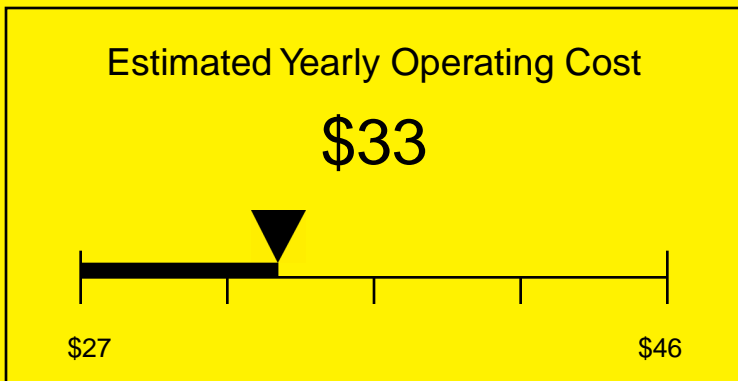

# ENERGYGUIDE

REFRIGERATOR-FREEZER  
Defrost: Cycle

CP133  
9.5 Cubic Feet

Compare the energy use of this product with others  
before you buy

Your cost will depend on your utility rates

Based on a 2007 U.S. Government national average cost of 10.65 cents per kWh for electricity. Your actual operating cost will vary depending on your local utility rates and your use of the product.