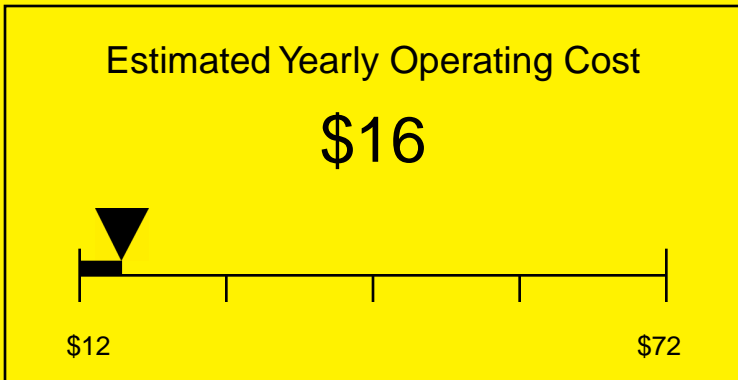

ENERGYGUIDE

None
Defrost: NA

SPW1103ADA
0.0 Cubic Feet

Compare the energy use of this product with others before you buy

154kWh

Estimated Yearly Electricity Use

Your cost will depend on your utility rates

Based on a 2007 U.S. Government national average cost of 10.65 cents per kWh for electricity. Your actual operating cost will vary depending on your local utility rates and your use of the product.