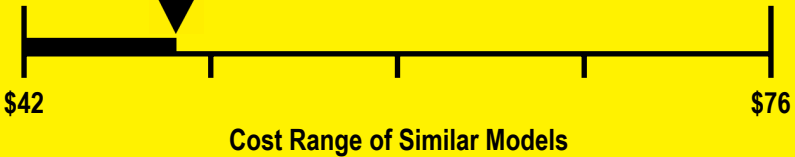

\$49

350 kWh

Estimated Yearly Electricity Use

Your cost will depend on your utility rates and use.

- Cost range based only on models of similar capacity with automatic defrost.
- Estimated operating cost based on a 2007 national average electricity cost of 14 cents per kWh.
- For more information, visit www.ftc.gov/appliances.