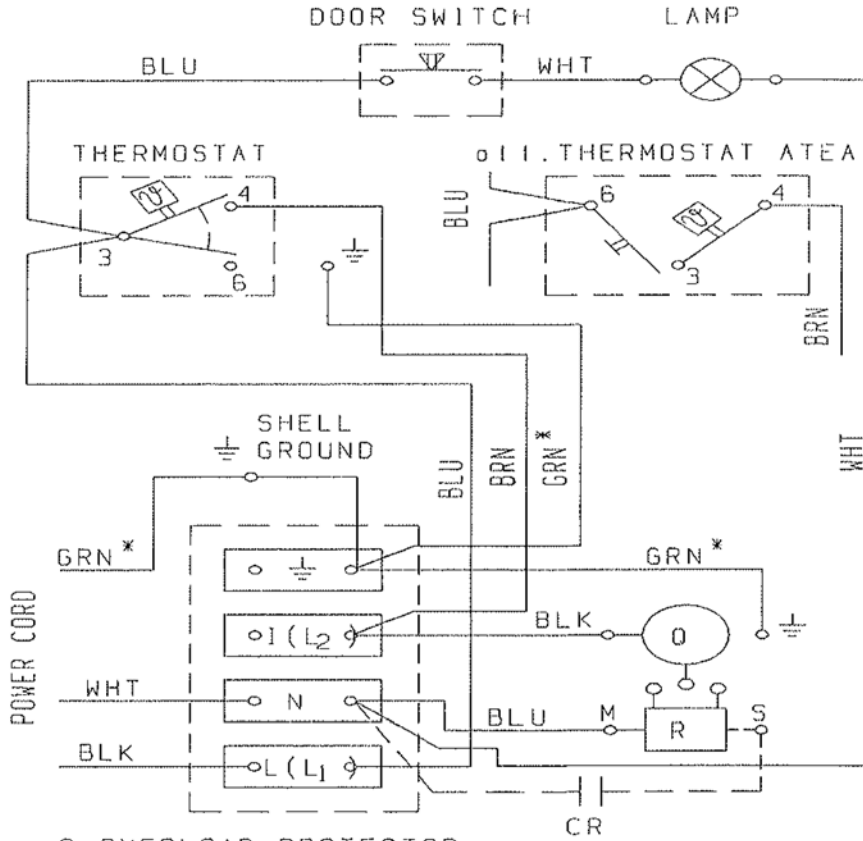

O-OVERLOAD PROTECTOR
R-START RELAY
*GRN OR GRN WITH YELLOW TRACER

Position	Ident	Name of spare part	Number of	Validity
001	069236	HINGE PLUG	5	
009	639543	WIRE SHELF	3	
009A	639545	WIRE SHELF	1	
021	639555	WIRE SHELF MOULDING	3	
021A	639556	WIRE SHELF MOULDING	1	
022	639554	GLASS SHELF	1	
026	543289	NAME PLATE	1	
029	050452	UPPER HINGE COVER PLUG, PLUG BUTTON	2	
031	646333	STARTING RELAY	1	
032	596279	THERMOSTAT	1	
033	543435	BULB	1	
034	057596	THERMOSTAT KNOB SPRING	1	
035	532203	FILTER	1	
036	647826	DRIP TRAY	1	
037	528316	THERMOSTAT HOUSING	1	
038	543647	LAMP SHIELD	1	
039	528313	THERMOSTAT HOUSING COVER	1	
041	526273	ADJUSTABLE FOOT	2	
042	613810	THERMOSTAT KNOB	1	
043	597104	CONDENSER	1	
044	542370	SWITCH LIGHT	1	
045	538109	SWITCH LIGHT COVER	1	
059	528447	ICE TRAY	1	
106	399746	MIDDLE HINGE	1	
165	542350	CAPACITOR	1	BEFORE JUNIJ 02
165	542099	CAPACITOR	1	AFTER JUNIJ 02
166	336782	ADJUSTABLE FOOT SUPPORT	2	
171	396428	HINGE FILLING PLUG	4	
196	597686	HINGE SUPPORT-LOWER	1	
207	639500	INSULATED CABINET	1	
209	394466	CABLE AND PLUG	1	
210	646331	COMPRESSOR EGU70HLC	1	BEFORE JUNIJ 02
210	692022	COMPRESSOR LA62LACM 115V	1	AFTER JUNIJ 02
211	646332	OVERLOAD	1	BEFORE JUNIJ 02
211	394375	OVERLOAD	1	AFTER JUNIJ 02
228	396758	KICK PLATE, PLINTHE	1	
318	523083	HINGE COVER-UPPER	1	
319	523085	UPPER HINGE	1	
324	388209	SOCKET	1	
336	639538	MAGNETIC GASKET	1	
336A	627792	MAGNETIC GASKET	1	
372	597241	COMPRESSOR SUPPORT	1	
426	610916	SPACER	2	
452	613238	DOOR TRAY COVER	1