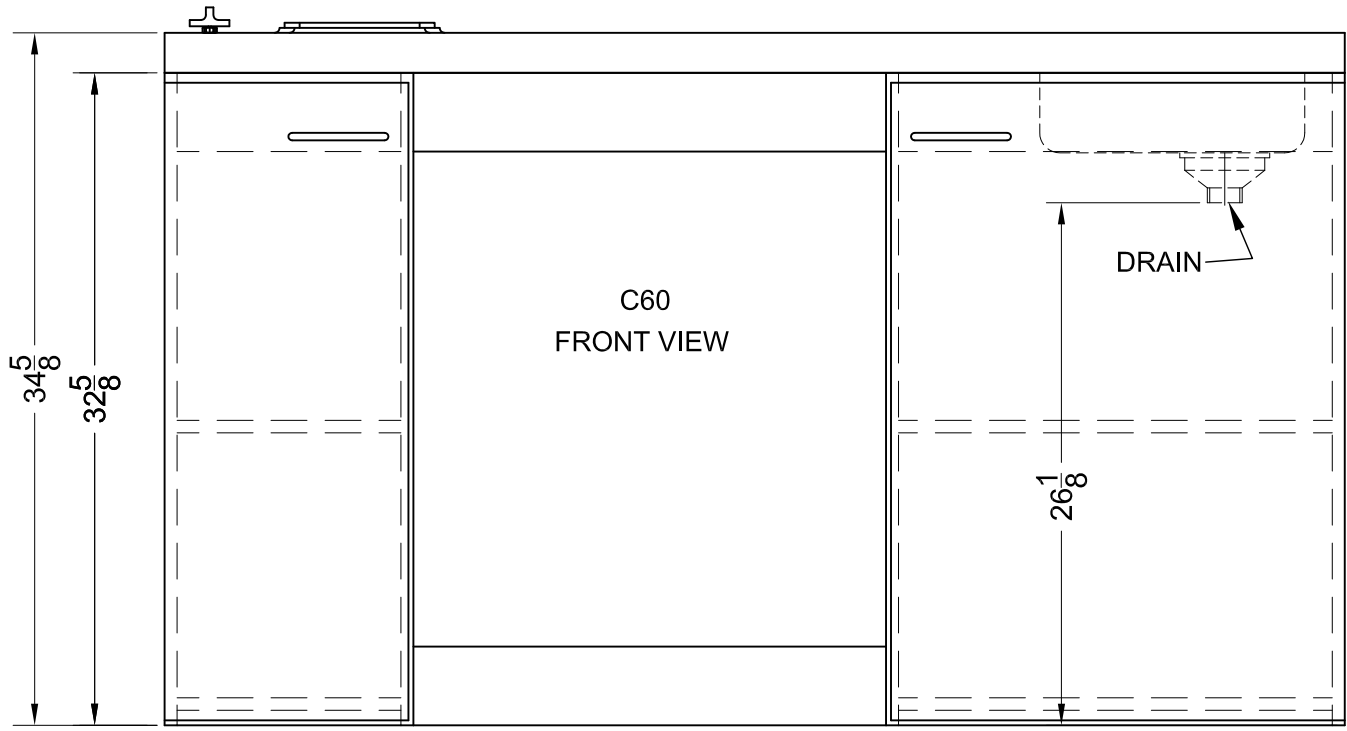

MODEL No. C60
STOVE & SINK

TYPE. ALL-IN ONE
KITCHEN

FELIX STORCH INC
www.summitappliance.com
(718) 893-3900

DATE: SEP./5/08

ALL-IN-ONE KITCHEN C60

MODEL No. C60
STAINLESS STEEL TOP
& CABINET

TYPE. ALL-IN ONE
KITCHEN