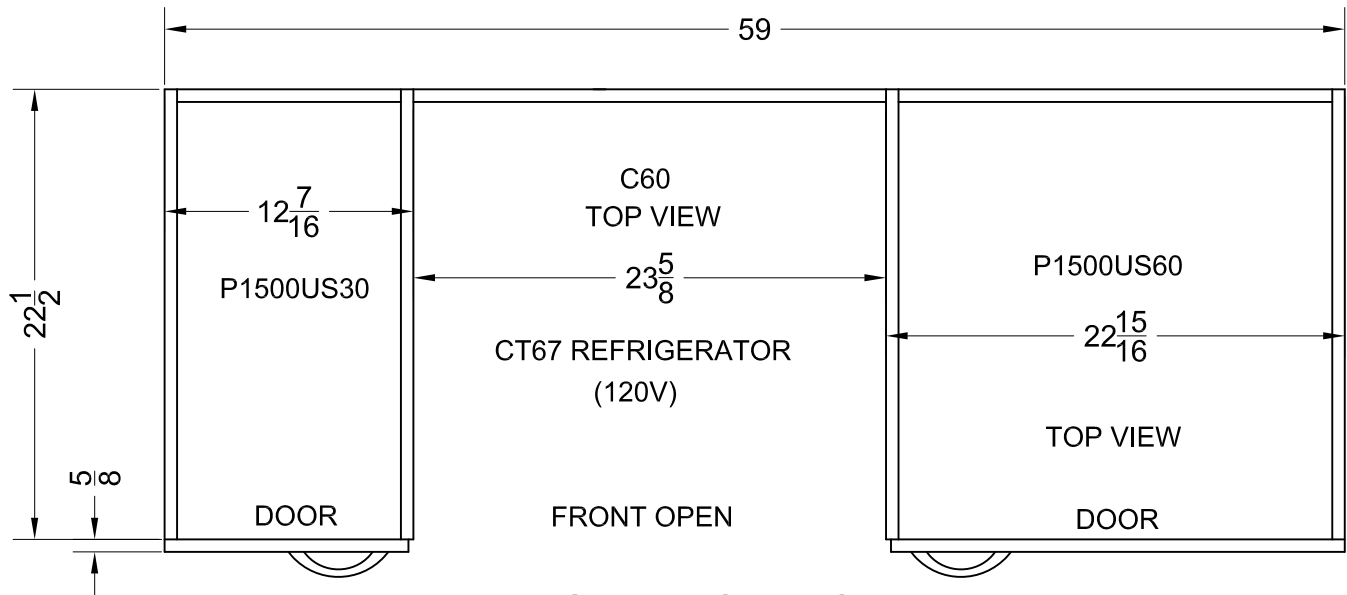

MODEL No. C60
STOVE & SINK

TYPE. ALL-IN ONE
KITCHEN

FELIX STORCH INC
www.summitappliance.com
(718) 893-3900

DATE: SEP./5/08

ALL-IN-ONE KITCHEN C60

MODEL No. C60
STAINLESS STEEL TOP
& CABINET

TYPE. ALL-IN ONE
KITCHEN