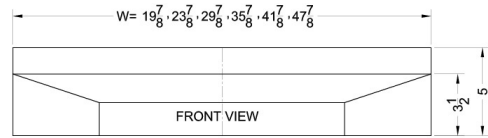

Shell30W

5" x 30" x 18" (H x W x D)

30" wide range hood in white

Highlights:

30" wide shell hood to match 30" ranges

White finish and contemporary styling

Made in the USA

Product Features:

No electrical components	Shell hoods do not include light or fan
White finish	Black, bisque, and stainless steel shell hoods also available
30 inch width	Designed to match 30 inch ranges; also available in 20, 24, and 36 inch widths
Made in the USA	Solidly constructed for years of use
More sizes available	Additional sizes can be specially ordered (minimums apply)

Shell30W Specifications:

Overview	
Height of Cabinet	5.0" (13 cm)
Width	30.0" (76 cm)
Depth	18.0" (46 cm)
Cabinet	White
Weight	10.0 lbs. (5 kg)
Shipping Weight	15.5 lbs. (7 kg)
Parts & Labor Warranty	1 Year
UPC	761101019949

MODEL NO.	WIDTH
SHELL20	19 7/8"
SHELL24	23 7/8"
SHELL30	29 7/8"
SHELL36	35 7/8"
SHELL42SS	41 7/8"
SHELL48SS	47 7/8"