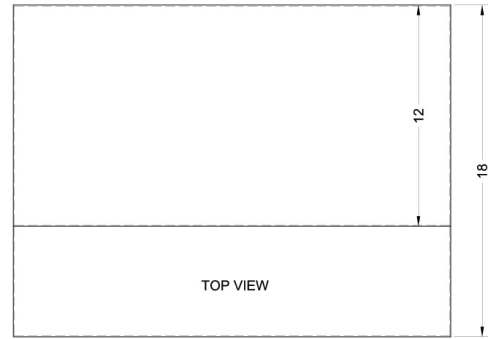

Shell30W

5" x 30" x 18" (H x W x D)

30" wide range hood in white

Highlights:

30" wide shell hood to match 30" ranges

White finish and contemporary styling

Made in the USA

Product Features:

No electrical components	Shell hoods do not include light or fan
White finish	Black, bisque, and stainless steel shell hoods also available
30 inch width	Designed to match 30 inch ranges; also available in 20, 24, and 36 inch widths
Made in the USA	Solidly constructed for years of use
More sizes available	Additional sizes can be specially ordered (minimums apply)

Shell30W Specifications:

Overview	
Height of Cabinet	5.0" (13 cm)
Width	30.0" (76 cm)
Depth	18.0" (46 cm)
Cabinet	White
Weight	10.0 lbs. (5 kg)
Shipping Weight	15.5 lbs. (7 kg)
Parts & Labor Warranty	1 Year
UPC	761101019949

MODEL NO.	WIDTH
SHELL20	19 7/8"
SHELL24	23 7/8"
SHELL30	29 7/8"
SHELL36	35 7/8"
SHELL42SS	41 7/8"
SHELL48SS	47 7/8"