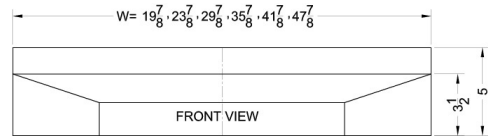

### Product Features:

No electrical components	Shell hoods do not include light or fan
20" width	Designed to match 20 inch ranges; also available in 24, 30, and 36 inch widths
Stainless steel finish	White, bisque, and bisque shell hoods also available in same size
Made in the USA	Solidly constructed for years of use
More sizes available	Additional sizes can be specially ordered (minimums apply)

## Shell20SS Specifications:

Overview	
Height of Cabinet	5.0" (13 cm)
Width	20.0" (51 cm)
Depth	18.0" (46 cm)
Cabinet	Stainless Steel
Weight	10.0 lbs. (5 kg)
Shipping Weight	12.0 lbs. (5 kg)
Parts & Labor Warranty	1 Year
UPC	761101019406

MODEL NO.	WIDTH
SHELL20	19 7/8"
SHELL24	23 7/8"
SHELL30	29 7/8"
SHELL36	35 7/8"
SHELL42SS	41 7/8"
SHELL48SS	47 7/8"