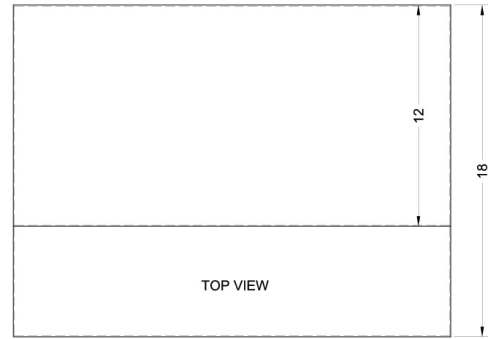

# Shell20SS

5" x 20" x 18" (H x W x D)

20" wide shell hood in stainless steel

### Product Features:

No electrical components	Shell hoods do not include light or fan
20" width	Designed to match 20 inch ranges; also available in 24, 30, and 36 inch widths
Stainless steel finish	White, bisque, and bisque shell hoods also available in same size
Made in the USA	Solidly constructed for years of use
More sizes available	Additional sizes can be specially ordered (minimums apply)

## Shell20SS Specifications:

Overview	
Height of Cabinet	5.0" (13 cm)
Width	20.0" (51 cm)
Depth	18.0" (46 cm)
Cabinet	Stainless Steel
Weight	10.0 lbs. (5 kg)
Shipping Weight	12.0 lbs. (5 kg)
Parts & Labor Warranty	1 Year
UPC	761101019406

MODEL NO.	WIDTH
SHELL20	19 7/8"
SHELL24	23 7/8"
SHELL30	29 7/8"
SHELL36	35 7/8"
SHELL42SS	41 7/8"
SHELL48SS	47 7/8"