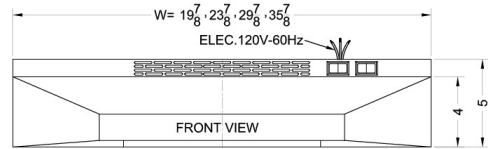

H1720W

5" x 20" x 18" (H x W x D)

20 inch wide ductless range hood in white finish

Highlights:

Designed for ductless (recirculating) operation

20" wide range hood matches slim apartment sized ranges

Features include two-speed fan, switchable light, and combination aluminum-charcoal filter

Product Features:

20" width	Designed to match 20 inch ranges; also available in 24, 30, and 36 inch widths
Ductless range hood	Use for recirculating operation
White finish	Stainless steel and black range hoods also available in this size and series
Two-speed fan	Variable speed for more ventilation options
Light	Switchable light offers more convenience in your kitchen
Aluminum-charcoal filter	Provides thorough filtering to reduce odors
Made in the USA	Solidly constructed for years of use
More sizes available	Additional sizes can be specially ordered (minimums apply)

H1720W Specifications:

Overview	
Height of Cabinet	5.0" (13 cm)
Width	20.0" (51 cm)
Depth	18.0" (46 cm)
Cabinet	White
Voltage/Frequency	115 V AC/60 Hz
Weight	14.0 lbs. (6 kg)
Shipping Weight	16.0 lbs. (7 kg)
Parts & Labor Warranty	1 Year
UPC	761101000305

MODEL NO.	WIDTH
H1720	19 7/8"
H1724	23 7/8"
H1730	29 7/8"
H1736	35 7/8"