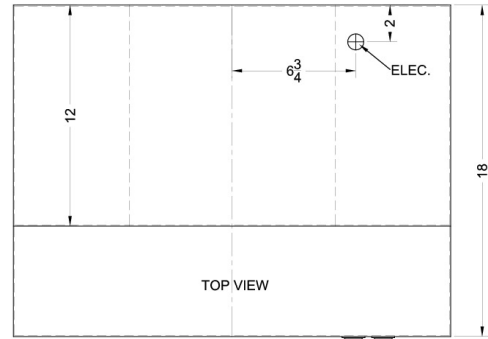

H1720W

5" x 20" x 18" (H x W x D)

20 inch wide ductless range hood in white finish

Highlights:

Designed for ductless (recirculating) operation

20" wide range hood matches slim apartment sized ranges

Features include two-speed fan, switchable light, and combination aluminum-charcoal filter

H1720W Specifications:

Overview	
Height of Cabinet	5.0" (13 cm)
Width	20.0" (51 cm)
Depth	18.0" (46 cm)
Cabinet	White
Voltage/Frequency	115 V AC/60 Hz
Weight	14.0 lbs. (6 kg)
Shipping Weight	16.0 lbs. (7 kg)
Parts & Labor Warranty	1 Year
UPC	761101000305

MODEL NO.	WIDTH
H1720	19 7/8"
H1724	23 7/8"
H1730	29 7/8"
H1736	35 7/8"